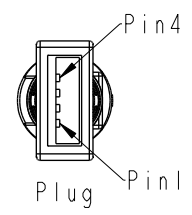

MUB20ML-NAML-QAXXX

001: 01Meter  
002: 02Meters

Pin Assignments Front View

Shield	Drain	地線	Shield
5	Black	黑	4
4	N/A		
3	Green	綠	3
2	White	白	2
1	Red	紅	1
Conn.	Wire Color		Plug

Twist  
對線

- Notes:
- \*  $\varnothing$  Important Dimension To Check.
  - \* Waterproof Rate: IPX7.
  - \* Connector: Micro USB Type-B Plug.
  - \* Outer Mold: Thermoplastic, Black.
  - \* Gasket: Rubber, Black.
  - \* Plug: USB2.0 A-Type.
  - \* Cable: UL2725, 28AWG\*1P+28AWG\*2C+D+AL/MY+B, PVC Jacket, OD3.8, Black.
  - \* Cable Length Tolerance: 01M: +50/-0mm  
02M: +100/-0mm

UNIT:mm	
TOLERANCE	± 0.5mm

TITLE ACC, USB, MICRO B, DB-ENDED, MM			
SCALE 1:2	SIZE A4	SHEET 1 OF 1	
REV. A	WC-REV. .0	$\varnothing$ : Inspection item	

**Amphenol LTW**  
安費諾亮泰企業股份有限公司

ITEM NO	DRAWN BY Ruru	DATE 2020-08-26
DWG NO MUB20ML-NAML-QAXXX	CHECKED BY Rita	DATE 2020-08-26
CUSTOMER ALTW	APPROVED BY Max	DATE 2020-08-26