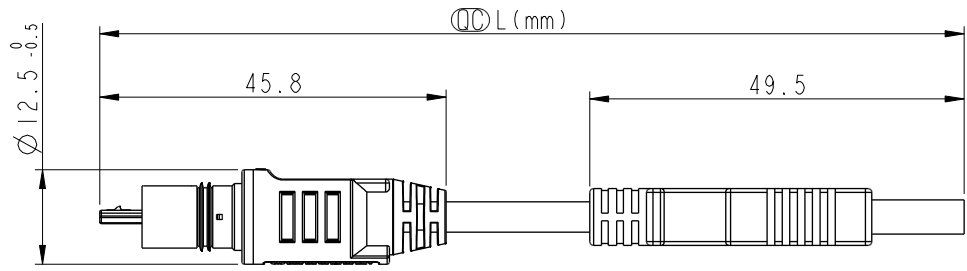

MUB20ML-NAML-QAXXX

001: 01Meter  
002: 02Meters

Pin Assignments Front View

Shield	Drain	地線	Shield
5	Black	黑	4
4	N/A		
3	Green	綠	3
2	White	白	2
1	Red	紅	1
Conn.	Wire Color		Plug

Twist  
對線

- Notes:
- \*  $\varnothing$  Important Dimension To Check.
  - \* Waterproof Rate: IPX7.
  - \* Connector: Micro USB Type-B Plug.
  - \* Outer Mold: Thermoplastic, Black.
  - \* Gasket: Rubber, Black.
  - \* Plug: USB2.0 A-Type.
  - \* Cable: UL2725, 28AWG\*1P+28AWG\*2C+D+AL/MY+B, PVC Jacket, OD3.8, Black.
  - \* Cable Length Tolerance: 01M: +50/-0mm  
02M: +100/-0mm

UNIT:mm	
TOLERANCE	± 0.5mm

TITLE ACC, USB, MICRO B, DB-ENDED, MM			
SCALE 1:2	SIZE A4	SHEET 1 OF 1	
REV. A	WC-REV. .0	$\varnothing$ : Inspection item	

**Amphenol LTW**  
安費諾亮泰企業股份有限公司

ITEM NO	DRAWN BY Ruru	DATE 2020-08-26
DWG NO MUB20ML-NAML-QAXXX	CHECKED BY Rita	DATE 2020-08-26
CUSTOMER ALTW	APPROVED BY Max	DATE 2020-08-26