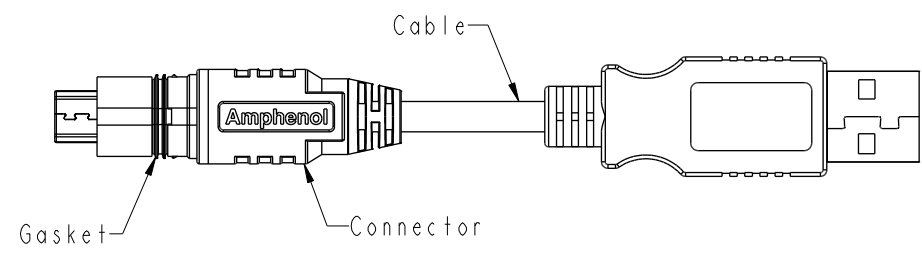

MUB20ML-NAML-QAXXX

001: 01Meter  
002: 02Meters

Pin Assignments Front View

Shield	Drain	地線	Shield
5	Black	黑	4
4	N/A		
3	Green	綠	3
2	White	白	2
1	Red	紅	1
Conn.	Wire Color		Plug

Twist  
對線

- Notes:
- \*  $\varnothing$  Important Dimension To Check.
  - \* Waterproof Rate: IPX7.
  - \* Connector: Micro USB Type-B Plug.
  - \* Outer Mold: Thermoplastic, Black.
  - \* Gasket: Rubber, Black.
  - \* Plug: USB2.0 A-Type.
  - \* Cable: UL2725, 28AWG\*1P+28AWG\*2C+D+AL/MY+B, PVC Jacket, OD3.8, Black.
  - \* Cable Length Tolerance: 01M: +50/-0mm  
02M: +100/-0mm

UNIT:mm	
TOLERANCE	± 0.5mm

TITLE ACC, USB, MICRO B, DB-ENDED, MM			
SCALE 1:2	SIZE A4	SHEET 1 OF 1	
REV. A	WC-REV. .0	$\varnothing$ : Inspection item	

**Amphenol LTW**  
安費諾亮泰企業股份有限公司

ITEM NO	DRAWN BY Ruru	DATE 2020-08-26
DWG NO MUB20ML-NAML-QAXXX	CHECKED BY Rita	DATE 2020-08-26
CUSTOMER ALTW	APPROVED BY Max	DATE 2020-08-26