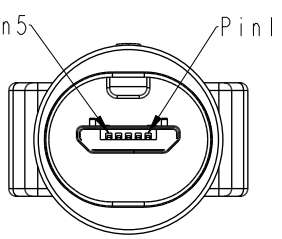

MUB20ML-NAML-QAXXX

001: 01Meter  
002: 02Meters

Pin Assignments Front View

Shield	Drain	地線	Shield
5	Black	黑	4
4	N/A		
3	Green	綠	3
2	White	白	2
1	Red	紅	1
Conn.	Wire Color		Plug

Twist  
對線

- Notes:
- \*  $\varnothing$  Important Dimension To Check.
  - \* Waterproof Rate: IPX7.
  - \* Connector: Micro USB Type-B Plug.
  - \* Outer Mold: Thermoplastic, Black.
  - \* Gasket: Rubber, Black.
  - \* Plug: USB2.0 A-Type.
  - \* Cable: UL2725, 28AWG\*1P+28AWG\*2C+D+AL/MY+B, PVC Jacket, OD3.8, Black.
  - \* Cable Length Tolerance: 01M: +50/-0mm  
02M: +100/-0mm

UNIT:mm	
TOLERANCE	± 0.5mm

TITLE ACC, USB, MICRO B, DB-ENDED, MM			
SCALE 1:2	SIZE A4	SHEET 1 OF 1	
REV. A	WC-REV. .0	$\varnothing$ : Inspection item	

**Amphenol LTW**  
安費諾亮泰企業股份有限公司

ITEM NO	DRAWN BY Ruru	DATE 2020-08-26
DWG NO MUB20ML-NAML-QAXXX	CHECKED BY Rita	DATE 2020-08-26
CUSTOMER ALTW	APPROVED BY Max	DATE 2020-08-26