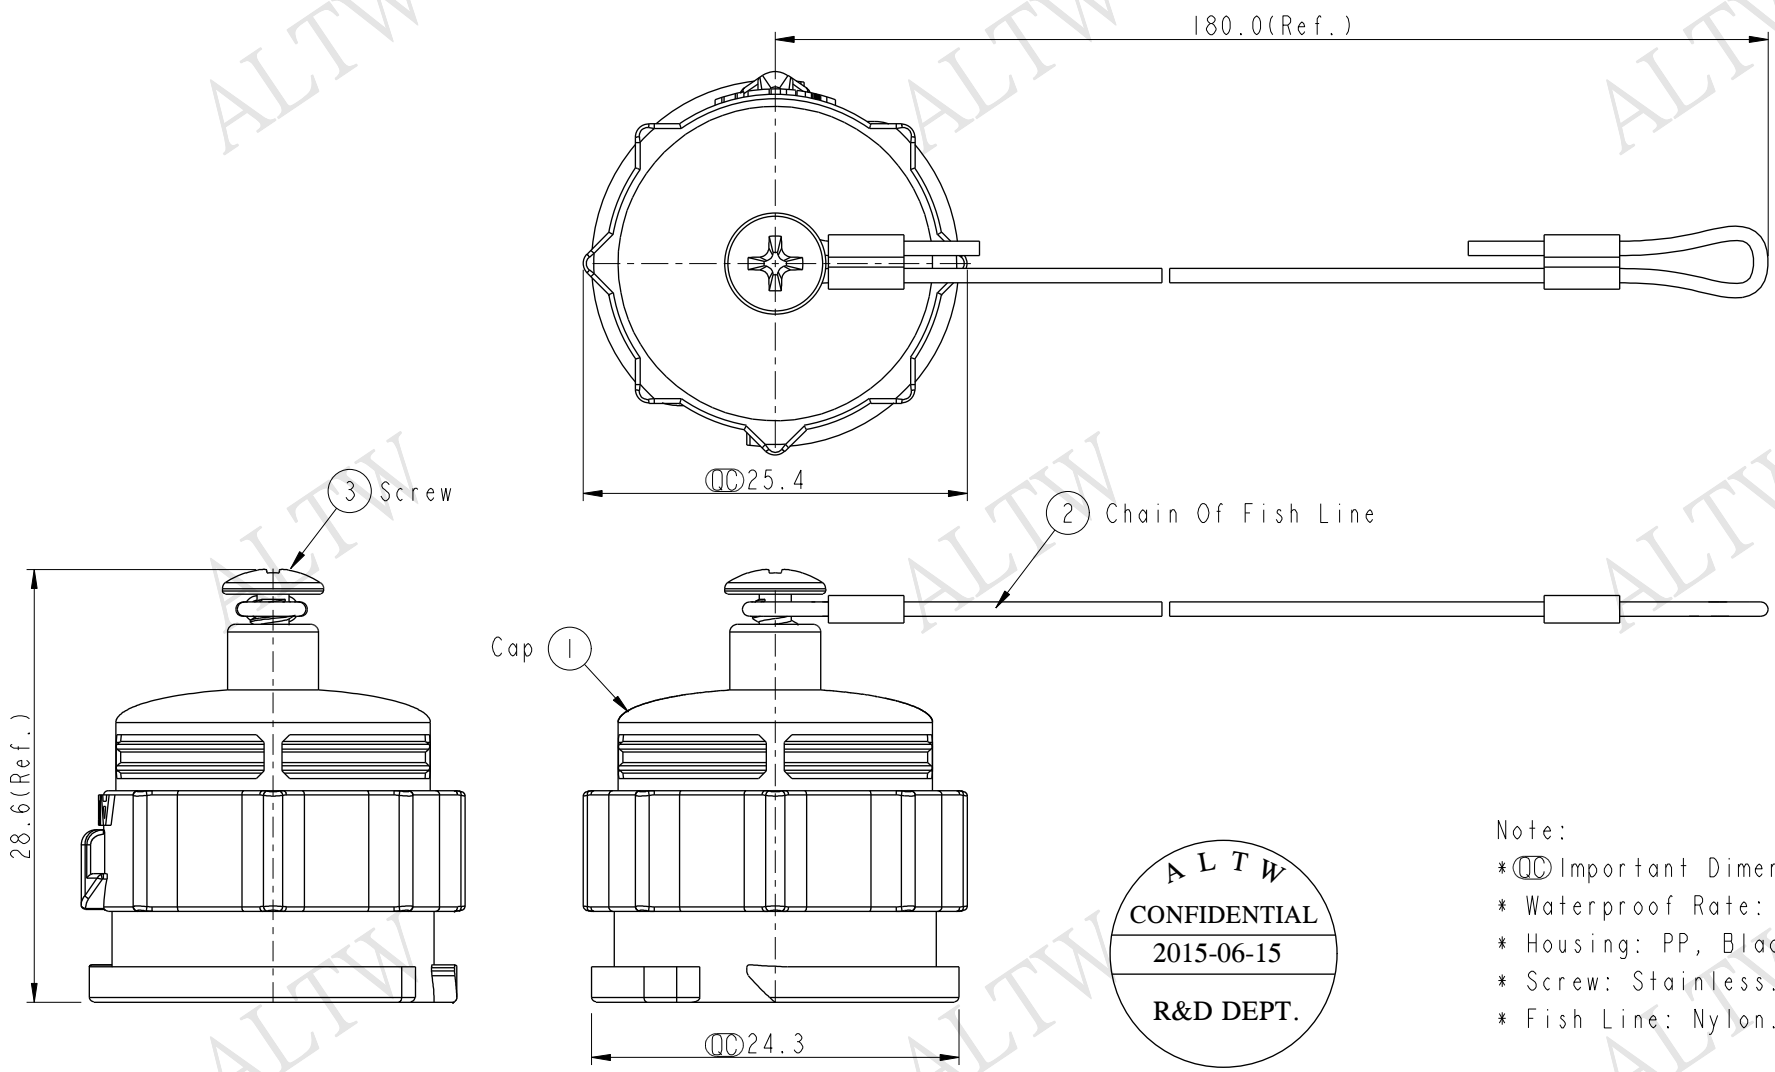

THIS DOCUMENT IS SUBJECT TO CHANGE WITHOUT NOTICE. IT IS CONFIDENTIAL AND A PROPERTY OF Amphenol LTW. DISCLOSURE TO THIRD PARTY HAS TO BE AUTHORIZED BY Amphenol LTW.

REV.	ECN NO.	DATE	SIGN	DESCRIPTION

Note:
 * $\varnothing\varnothing$ Important Dimension To Check.
 * Waterproof Rate: IP68
 * Housing: PP, Black
 * Screw: Stainless.
 * Fish Line: Nylon.

UNIT: mm TOLERANCE .X ±0.25 .XX ±0.1 .XXX ±0.05 ANGLES ±1°	TITLE X-Lok D-Size Waterproof Cap For Feme Conn.		Amphenol LTW 安費諾亮泰企業股份有限公司		ITEM NO	DRAWN BY	DATE		
	SCALE	SIZE			SHEET	OF	DWG NO	CHECKED BY	DATE
	REV.	WC-REV.			$\varnothing\varnothing$: Inspection item		CUSTOMER	APPROVED BY	DATE
2	3	4	5	6	7	8	8 FNN10702-01-02A1		