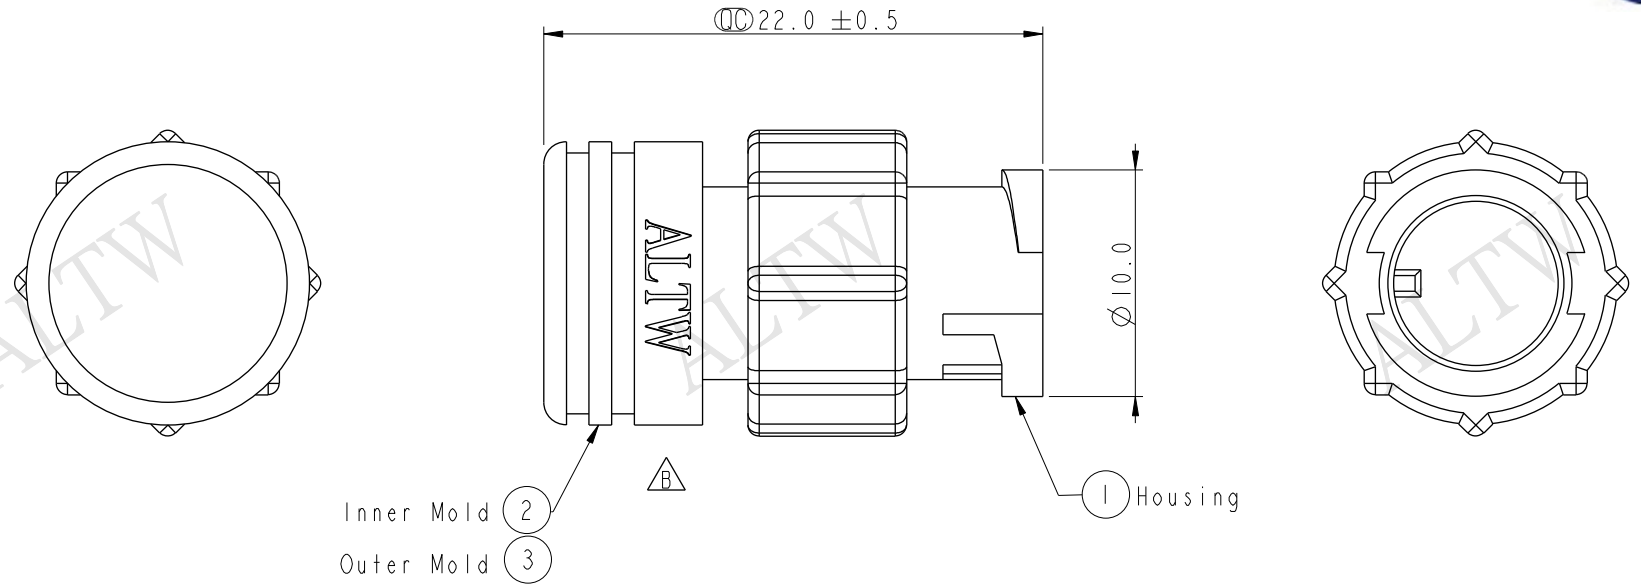

Note:  
 \*  $\varnothing$  Important Dimension.  
 \* Waterproof Rate: IP67  
 \* Housing: Nylon+GF, Black

UNIT: mm		TITLE Mini Size Waterproof Cap for F Conn F Pin			ITEM NO. CAP-WAAFLMAI		DRAWN BY Ruru	DATE 2015-02-12
		TOLERANCE .X ±0.25 .XX ±0.1 .XXX ±0.05 ANGLES ±1°	SCALE 2:1	SIZE A4	SHEET 1 OF 1	DWG NO. CAP-WAAFLMAI	CHECKED BY Rita	DATE 2015-02-12
		REV. B	WC-REV. A.5	$\varnothing$ : Inspection item		CUSTOMER ALTW	APPROVED BY Lion	DATE 2015-02-12
<b>Amphenol LTW</b> 安費諾亮泰企業股份有限公司				FMM10702-01-02A1				