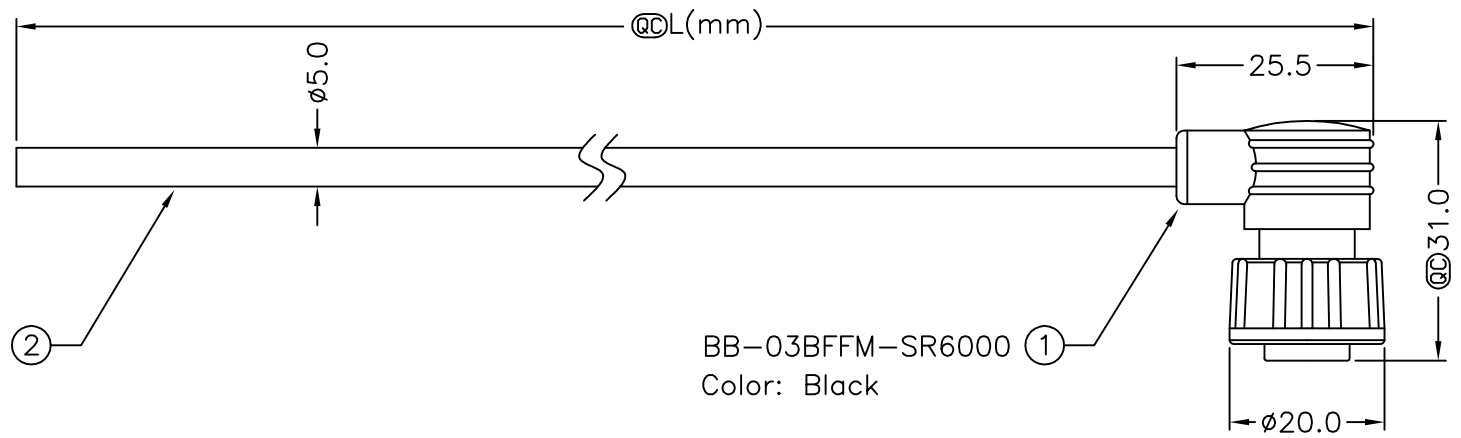

THIS DOCUMENT IS SUBJECT TO CHANGE WITHOUT NOTICE. IT IS CONFIDENTIAL AND A PROPERTY OF Amphenol LTW. DISCLOSURE TO THIRD PARTY HAS TO BE AUTHORIZED BY Amphenol LTW.

5	6	7	8
REV.	ECN NO.	DATE	SIGN

BB-03BFFM-SR6000 ①
Color: Black

BB-03BFFM-SR6AXX
↑
XX:01~99Meter
01:01Meter
02:02Meters
:
:
99:99Meters
Cable Length(L):01~99Meters