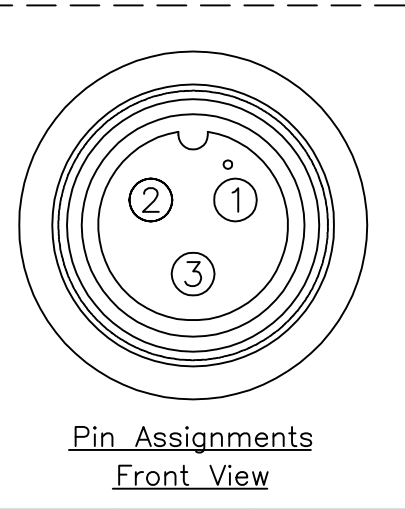

BB-03BFFM-SR6AXX
 ↑
 XX:01~99Meter
 01:01Meter
 02:02Meters
 :
 :
 99:99Meters
 Cable Length(L):01~99Meters

- Note:
- * @DL Important Dimension To Check.
 - * Waterproof Rate: IP66
 - * Housing: Black, Nylon+GF
 - * Pin: Copper Alloy, Gold Plated
 - * Cable: Black, UL2464 20AWG*3C+Al/My PVC Jacket UV Resistant, OD=5.0mm
 - * Cable Length Tolerance: 1M~10M±5%mm, 11M~99M±500mm.

3	Yellow
2	White
1	Black
Conn.	Wire Color

UNIT:mm		TITLE	Standard	ITEM NO	DRAWN BY	DATE
TOLERANCE	±0.5 mm	Cable Screw 3Pin F Conn. F Pin		BB-03BFFM-SR6AXX	Allan Frank Valentino	2007/02/06
		SCALE	Free	CUSTOMER	CHECKED BY	DATE
		REV.	A	ALTW	Robert Dabu	2007/02/12
		SIZE	A4		APPROVED BY	DATE
		SHEET	1 OF 1		Win	2007/02/12
		@DL	:Inspection Item			
1	2	3	4	5	6	7
						8