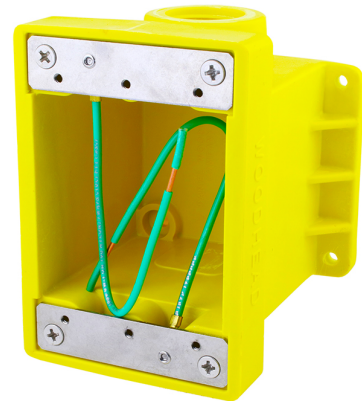

Part Number : [1301280116](#)

Product Description : Woodhead FD Yellow Glass-Filled Polyester Box, Corrosion - resistant (2) 19.05mm (.750") Threaded Knock-out Openings

Series Number : 130128

Status : Active

Product Category : Power Distribution

Engineering Number : 453CR

Documents & Resources

Drawings

[1301280116_sd.pdf](#)

Product Environment Compliance

Compliance

GADSL/IMDS	Not Relevant
China RoHS	Not Reviewed per SJ/T 11365-2006
EU ELV	Not Relevant
Low-Halogen Status	Not Reviewed per IEC 61249-2-21
REACH SVHC	Not Reviewed per D(2024)4144-DC (27 June 2024)
EU RoHS	Not Reviewed per EU 2015/863

Multiple Part Product Compliance Statements

- Eu RoHS
- REACH SVHC
- Low-Halogen

Multiple Part Industry Compliance Documents

- IPC 1752A Class C
- IPC 1752A Class D
- Molex Product Compliance Declaration
- IEC-62474