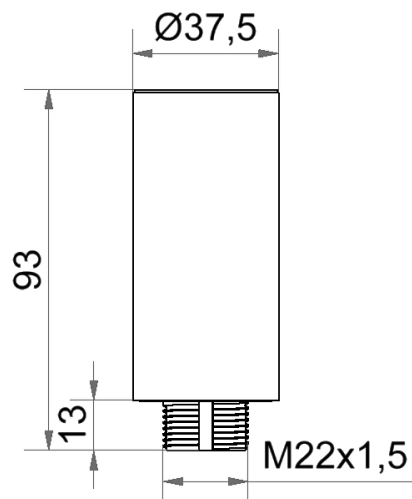

DRAWING

! For additional installation and mounting information, refer to the appropriate user guide at www.werma.com. This printed copy is for information only and is subject to alteration.