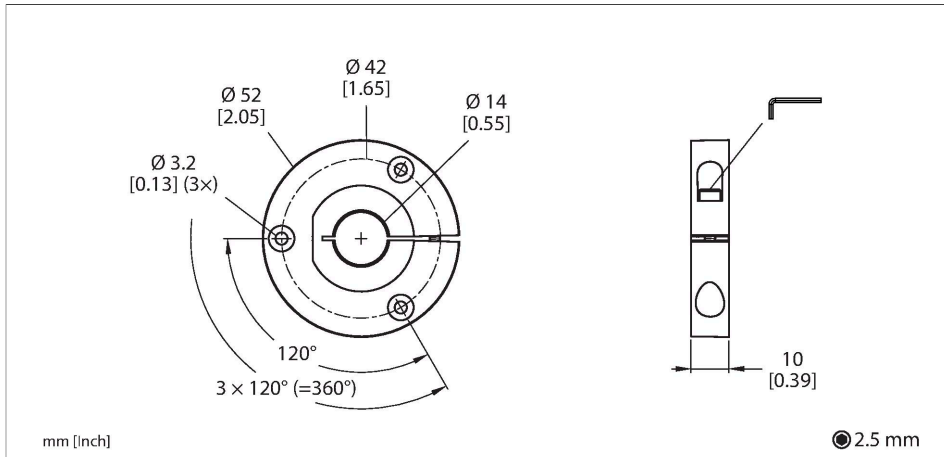

P2-RI-QR24

Accessories – Positioning Element For Encoders RI-QR24

Technical data

Type	P2-RI-QR24
ID	1590922
Housing material	Metal/plastic

Features

- Positioning element, for Ø 14 mm shafts