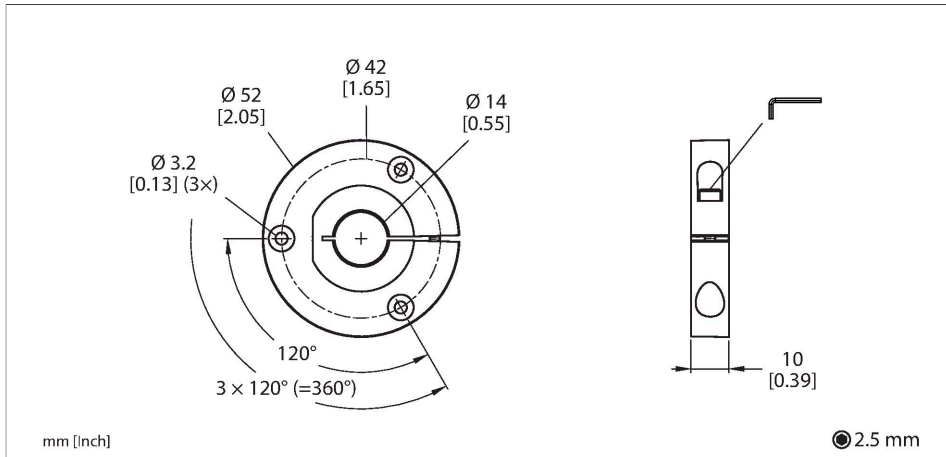

## Accessories – Positioning Element For Encoders RI-QR24

### Technical data

Type	P4-RI-QR24
ID	1590924
Housing material	Metal/plastic

### Features

- Positioning element, for Ø 10 mm shafts