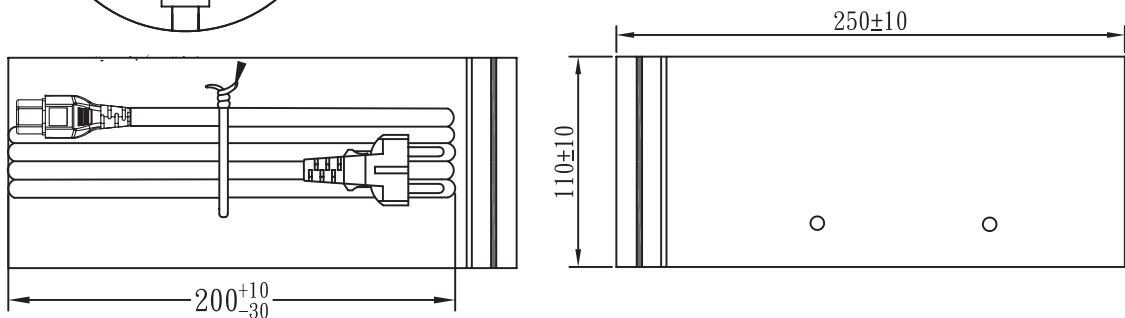

MODEL: AC7-DK | **DESCRIPTION:** 3 PRONG AC CORD, EUROPE

MECHANICAL DRAWING

units: mm

WIRING COLOR:
E: Yellow/Green
L: Brown
N: Blue

REVISION HISTORY

rev.	description	date
1.0	initial release	03/01/2008
1.01	added safety marks to spec	09/17/2013
1.02	plug and connector update, safety marking placement update	09/17/2019
1.03	brand update	02/14/2020
1.04	updated datasheet	05/05/2020
1.05	logo, datasheet style update	10/25/2022
1.06	CUI Devices rebranded to Same Sky	09/12/2024