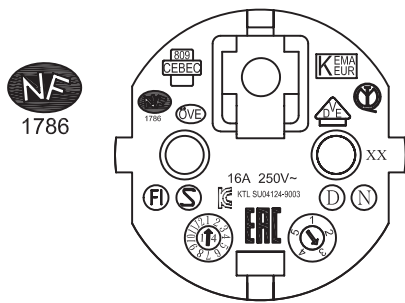

MODEL: AC7-DK | **DESCRIPTION:** 3 PRONG AC CORD, EUROPE

MECHANICAL DRAWING

units: mm

WIRING COLOR:
E: Yellow/Green
L: Brown
N: Blue

REVISION HISTORY

rev.	description	date
1.0	initial release	03/01/2008
1.01	added safety marks to spec	09/17/2013
1.02	plug and connector update, safety marking placement update	09/17/2019
1.03	brand update	02/14/2020
1.04	updated datasheet	05/05/2020
1.05	logo, datasheet style update	10/25/2022
1.06	CUI Devices rebranded to Same Sky	09/12/2024