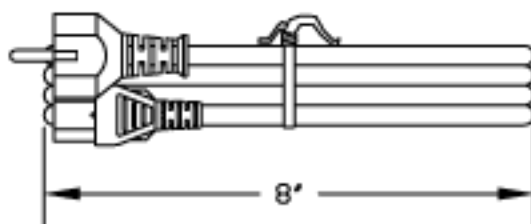

VOLEX RESERVES THE RIGHT TO ALTER NON-CRITICAL DIMENSIONS WITHOUT NOTICE.

PACKAGING: FOLD & TIE

NOTES:

- 1) CORDAGE: HD5VVF3G 1.0sq.mm BLACK, AWM2598 (DUAL RATED)
- 2) APPROVALS:
- 3) RATING: 10 AMP/250 VOLTS
- 4) CORDAGE O.D. : .272 (REF.)
- 5) PACKAGING: 50 PIECES/CARTON
- 6) ALL DIMENSIONS IN inches.

FINISH:
JACKET: SMOOTH

SCALE:
NOT TO
SCALE

ECD
N/A

ITEM DESCRIPTION
CORDSET - CONTINENTAL EUROPEAN
EUROPEAN POWER SUPPLY CORD (6.5')

TOLERANCE
UNLESS OTHERWISE
SPECIFIED
.XXX ± .005
.XX ± .02
.X ± .03
FRACT. ± 1/32
ANGULAR ± 1/2°