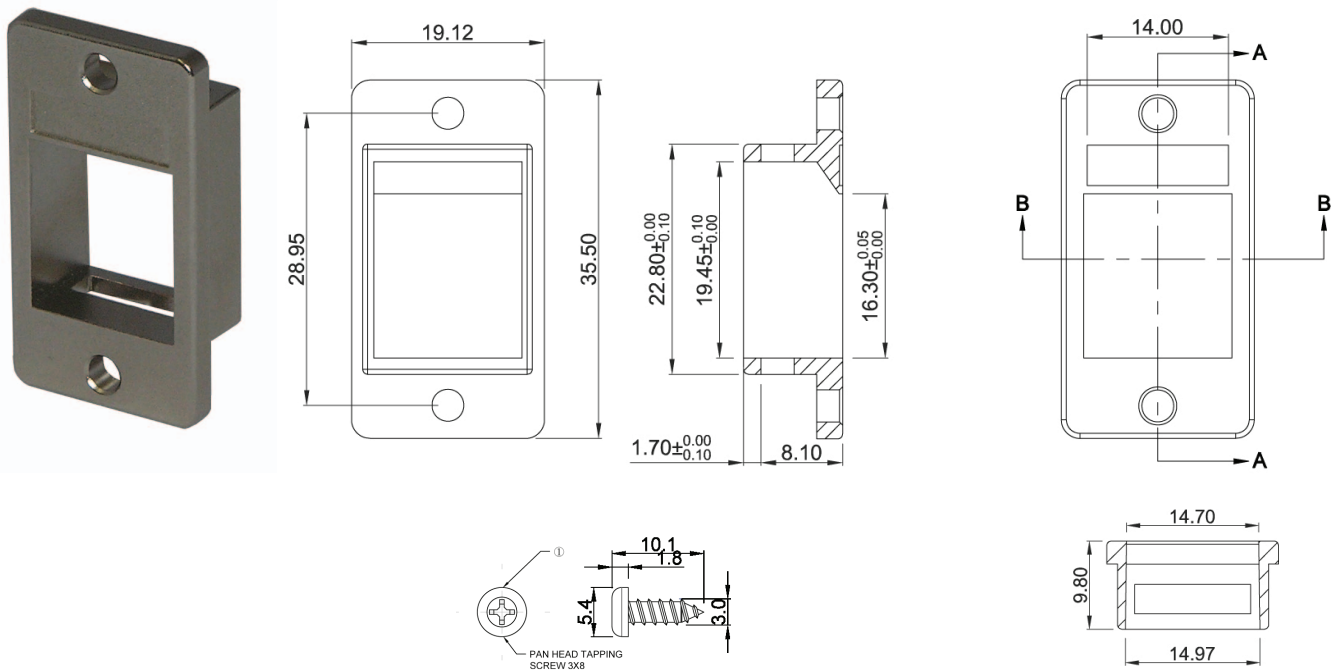

Panel Mount Adaptor (KAPma)