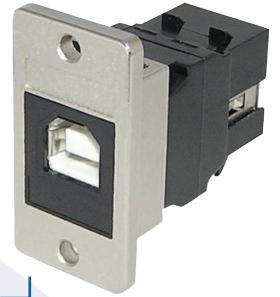

KCUAA2bkpm