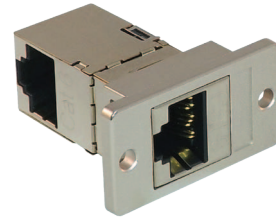

SACK2whpm

KSPbkpm

KSPrdpm

KBNC50whpm

KBNC75bkpm

SACK90Spm

Code	Description
KCHDpm	HDMI female to female coupler
KCK66pm	RJ12 6p6c female to female coupler
KCUABpm	USB A female to B female coupler, reversible
KCUAAPm	USB2.0 A female to A female coupler
KOCMMpm	Fibre coupler SC to SC, multi mode simplex
KOCSMpm	Fibre coupler SC to SC, single mode simplex
KOLMMDXpm	Fibre coupler LC to LC, multi mode duplex
KOLSMDXpm	Fibre coupler LC to LC, single mode duplex
KOTMMpm	Fibre coupler ST to ST, multi mode simplex, black dustcover
KOTSMPm	Fibre coupler ST to ST, single mode simplex, yellow dustcover
FAK2Spm	Category 5e coupler, shielded
SGACK2Spm	Category 6A coupler, shielded (Category 6 coupler, shielded also available)
SGKSsupm	Category 6A tool-less socket, shielded
SKFwhpm	Category 6 tool-less IDC socket, unshielded (Category 5e also available)
SKmcbkpm	Category 6 IDC socket, LSA-Plus and 110 type termination
FAK2pm	Category 5e coupler
SACK2whpm	Category 6 coupler, white
KSPbkpm	Speaker module with black elastic identifier
KSPrdpm	Speaker module with red elastic identifier
KBNC50whpm	BNC 50 ohm, white
KBNC75bkpm	BNC 75 ohm, black
SACK90Spm	Cat 6 keystone coupler, w/rear outlet 90 degrees to front outlet, shielded

More Information:

TUK's Panel Mount Connectors Range offers a wide variety of audio, video and data connectors which can easily be mounted into panels of virtually any thickness.

Die cast adaptor is robust and ensures easy mounting (into standard cut-out) and reliable earthing.