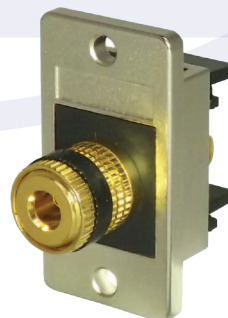

KOTMMpm

KOTSPM

FACK2Spm

SGACK2Spm

SGKSsupm

SKFwhpm

SKmcbkpm

FACK2pm

SACK2whpm

KSPbkpm

KSPrdpm

KBNC50whpm

KBNC75bkpm

SACK90Spm

Code	Description
KCHDpm	HDMI female to female coupler
KCK66pm	RJ12 6p6c female to female coupler
KCUABpm	USB A female to B female coupler, reversible
KCUAAPm	USB2.0 A female to A female coupler
KOCMMpm	Fibre coupler SC to SC, multi mode simplex
KOCSMpm	Fibre coupler SC to SC, single mode simplex
KOLMMDXpm	Fibre coupler LC to LC, multi mode duplex
KOLSMDXpm	Fibre coupler LC to LC, single mode duplex
KOTMMpm	Fibre coupler ST to ST, multi mode simplex, black dustcover
KOTSMPm	Fibre coupler ST to ST, single mode simplex, yellow dustcover
FAK2Spm	Category 5e coupler, shielded
SGACK2Spm	Category 6A coupler, shielded (Category 6 coupler, shielded also available)
SGKSsupm	Category 6A tool-less socket, shielded
SKFwhpm	Category 6 tool-less IDC socket, unshielded (Category 5e also available)
SKmcbkpm	Category 6 IDC socket, LSA-Plus and 110 type termination
FAK2pm	Category 5e coupler
SACK2whpm	Category 6 coupler, white
KSPbkpm	Speaker module with black elastic identifier
KSPrdpm	Speaker module with red elastic identifier
KBNC50whpm	BNC 50 ohm, white
KBNC75bkpm	BNC 75 ohm, black
SACK90Spm	Cat 6 keystone coupler, w/rear outlet 90 degrees to front outlet, shielded

More Information:

TUK's Panel Mount Connectors Range offers a wide variety of audio, video and data connectors which can easily be mounted into panels of virtually any thickness.

Die cast adaptor is robust and ensures easy mounting (into standard cut-out) and reliable earthing.