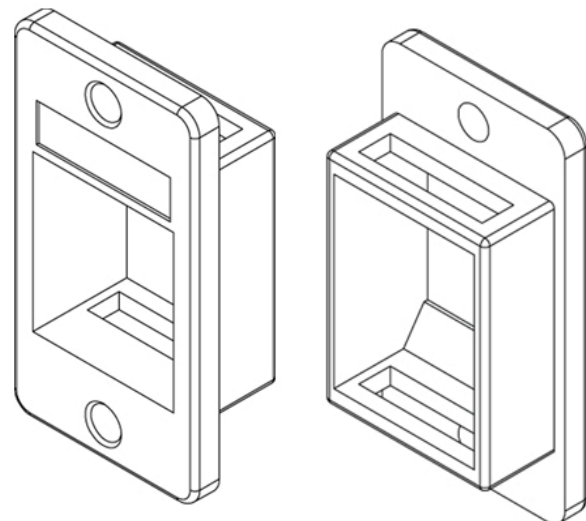

Front

Back

TUK Ltd, Unit 4, Wimbledon Stadium Business Centre, Riverside Road, London SW17 0BA

Tel: +44 (0) 20 8946 6688 Fax: +44 (0) 20 8879 7410 Email: sales@tuk.co.uk Website: www.tuk.co.uk

TUK follows a policy of continuous improvement. All information is correct at the time of printing but may be subject to change without prior notification. Please contact TUK for formal confirmation of current specification. HDMI and LSA-Plus are registered trademarks of HDMI Licensing and Krone (UK) Technique Ltd respectively, whose rights are acknowledged. is a registered trademark of TUK Limited.