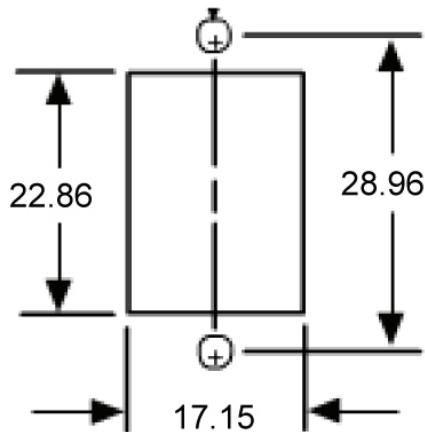

Requirements for cut-out:

All dimensions are in mm