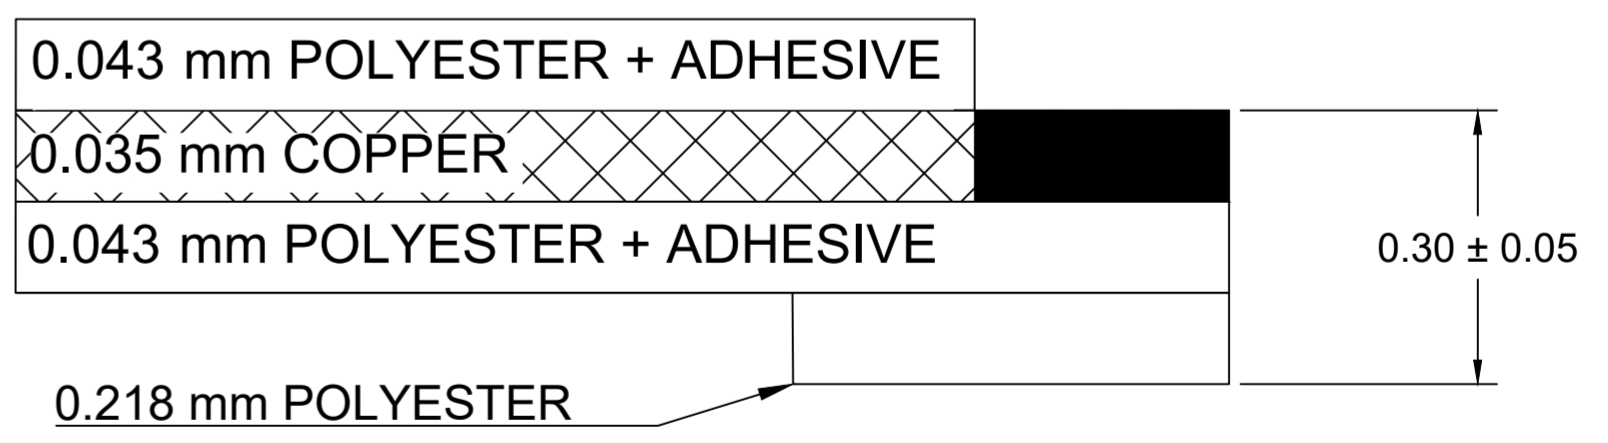

CROSS-SECTION

THIS DRAWING CONTAINS INFORMATION THAT IS PROPRIETARY TO MOLEX ELECTRONIC TECHNOLOGIES, LLC AND SHOULD NOT BE USED WITHOUT WRITTEN PERMISSION													
DIMENSION UNITS		SCALE		CURRENT REV DESC: SERIES NUMBER EXPANSION									
MM		NA		molex									
GENERAL TOLERANCES (UNLESS SPECIFIED)				0.50MM CENTER FLAT FLEX CABLE (FFC) (105°C, AU PLATING, EXTRA-FLEX) SALES DRAWING									
				PRODUCT CUSTOMER DRAWING									
4 PLACES		±----		mm		INCH		EC NO: 753551					
3 PLACES		±----						DRWN: DIEGOG7 2023/04/20					
2 PLACES		±----						CHK'D: JSMITH11 2023/06/16					
1 PLACE		±----						APPR: JSMITH11 2023/06/16					
0 PLACES		±----						INITIAL REVISION:					
								DRWN: DIEGOG7 2023/01/24					
								APPR: JSMITH11 2023/04/04					
ANGULAR TOL		± 0.5 °						DOCUMENT NUMBER					
								151200001					
								DOC TYPE		DOC PART		REVISION	
								PSD		000		B	
DRAFT WHERE APPLICABLE MUST REMAIN WITHIN DIMENSIONS		THIRD ANGLE PROJECTION		DRAWING		SERIES		MATERIAL NUMBER		CUSTOMER		SHEET NUMBER	
				C-SIZE		15120		SEE CHART		GENERAL MARKET		2 OF 2