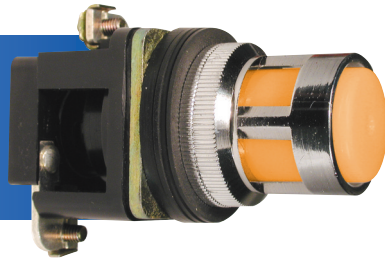

30mm Illuminated Metal Operators

Certified for
NEMA Type 4X
12 environment.

Flush Illuminated Momentary

Note:
All LED illuminated actuators and pilot lights at a specified voltage will operate on AC and DC.
Except for 110V and 230V specify AC or DC type.