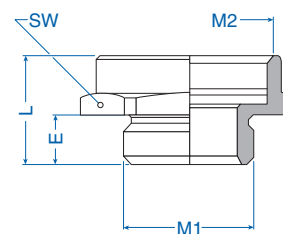

Material:
• Nickel-plated brass

Characteristics:
• PG external thread
• PG internal thread
• Round

According to DIN 259 and formerly by DIN 46320

External thread	Internal thread	Diameter mm (D)	Thread length mm (E)	Complete length mm (L)	Cat. No.	Std. Pk.
PG 1	PG 2					
PG 7	PG 9	17	5	15	6200010	50
PG 9	PG 11	20	6	16.5	6200028	50
PG 9	PG 13.5	22	6	17.5	6200036	50
PG 11	PG 13.5	22	6	17.5	6200044	50
PG 11	PG 16	24	6	18.5	6200052	25
PG 13.5	PG 16	24	6.5	19	6200060	25
PG 13.5	PG 21	30	6.5	21	6200079	20
PG 16	PG 21	30	6.5	21	6200087	20
PG 21	PG 29	39	7	23	6200095	15
PG 29	PG 36	50	8	28	6200109	10
PG 36	PG 42	57	9	31	6200117	10
PG 42	PG 48	64	10	33	6200125	10

Material:
• Nickel-plated brass

Characteristics:
• Metric external thread
• Metric internal thread
• Round

External thread	Internal thread	Diameter mm (D)	Thread length mm (E)	Complete length mm (L)	Cat. No.	Std. Pk.
Metric 1	Metric 2					
M 12 x 1.5	M 16 x 1.5	18	5	15	6200212	50
M 16 x 1.5	M 20 x 1.5	22	6	17.5	6200216	50
M 20 x 1.5	M 25 x 1.5	27	6.5	19	6200220	50
M 25 x 1.5	M 32 x 1.5	34	8	20.5	6200225	20
M 32 x 1.5	M 40 x 1.5	42	7	23	6200232	20
M 40 x 1.5	M 50 x 1.5	53	9	31	6200240	10
M 50 x 1.5	M 63 x 1.5	65	9.5	24	6200250	5
M 63 x 1.5	M 75 x 1.5	80	10.5	26	6200263	1

Material:
• Nickel-plated brass

Characteristics:
• Metric external thread
• Metric internal thread
• Hexagon

External thread	Internal thread	SW mm	Thread length mm (E)	Complete length mm (L)	Cat. No.	Std. Pk.
Metric 1	Metric 2					
M12 x 1.5	M16 x 1.5	19	7	19	6200312	50
M16 x 1.5	M20 x 1.5	22	7	19	6200316	50
M20 x 1.5	M25 x 1.5	28	7	20	6200320	50
M25 x 1.5	M32 x 1.5	36	8	21.5	6200325	20
M32 x 1.5	M40 x 1.5	42	8.5	22	6200332	20
M40 x 1.5	M50 x 1.5	52	8.5	23	6200340	10
M50 x 1.5	M63 x 1.5	65	9.5	25	6200350	5
M63 x 1.5	M75 x 1.5	80	10.5	27.5	6200363	1