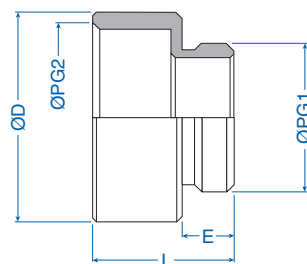

Material:
• Nickel-plated brass

Characteristics:
• PG external thread
• PG internal thread
• Round

According to DIN 259 and formerly by DIN 46320

External thread	Internal thread	Diameter mm (D)	Thread length mm (E)	Complete length mm (L)	Cat. No.	Std. Pk.
PG 1	PG 2					
PG 7	PG 9	17	5	15	6200010	50
PG 9	PG 11	20	6	16.5	6200028	50
PG 9	PG 13.5	22	6	17.5	6200036	50
PG 11	PG 13.5	22	6	17.5	6200044	50
PG 11	PG 16	24	6	18.5	6200052	25
PG 13.5	PG 16	24	6.5	19	6200060	25
PG 13.5	PG 21	30	6.5	21	6200079	20
PG 16	PG 21	30	6.5	21	6200087	20
PG 21	PG 29	39	7	23	6200095	15
PG 29	PG 36	50	8	28	6200109	10
PG 36	PG 42	57	9	31	6200117	10
PG 42	PG 48	64	10	33	6200125	10

Material:
• Nickel-plated brass

Characteristics:
• Metric external thread
• Metric internal thread
• Round

External thread	Internal thread	Diameter mm (D)	Thread length mm (E)	Complete length mm (L)	Cat. No.	Std. Pk.
Metric 1	Metric 2					
M 12 x 1.5	M 16 x 1.5	18	5	15	6200212	50
M 16 x 1.5	M 20 x 1.5	22	6	17.5	6200216	50
M 20 x 1.5	M 25 x 1.5	27	6.5	19	6200220	50
M 25 x 1.5	M 32 x 1.5	34	8	20.5	6200225	20
M 32 x 1.5	M 40 x 1.5	42	7	23	6200232	20
M 40 x 1.5	M 50 x 1.5	53	9	31	6200240	10
M 50 x 1.5	M 63 x 1.5	65	9.5	24	6200250	5
M 63 x 1.5	M 75 x 1.5	80	10.5	26	6200263	1

Material:
• Nickel-plated brass

Characteristics:
• Metric external thread
• Metric internal thread
• Hexagon

External thread	Internal thread	SW mm	Thread length mm (E)	Complete length mm (L)	Cat. No.	Std. Pk.
Metric 1	Metric 2					
M12 x 1.5	M16 x 1.5	19	7	19	6200312	50
M16 x 1.5	M20 x 1.5	22	7	19	6200316	50
M20 x 1.5	M25 x 1.5	28	7	20	6200320	50
M25 x 1.5	M32 x 1.5	36	8	21.5	6200325	20
M32 x 1.5	M40 x 1.5	42	8.5	22	6200332	20
M40 x 1.5	M50 x 1.5	52	8.5	23	6200340	10
M50 x 1.5	M63 x 1.5	65	9.5	25	6200350	5
M63 x 1.5	M75 x 1.5	80	10.5	27.5	6200363	1