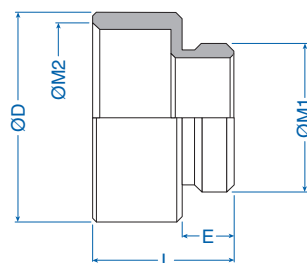

Material:
• Nickel-plated brass

Characteristics:
• PG external thread
• PG internal thread
• Round

According to DIN 259 and formerly by DIN 46320

External thread	Internal thread	Diameter mm (D)	Thread length mm (E)	Complete length mm (L)	Cat. No.	Std. Pk.
PG 1	PG 2					
PG 7	PG 9	17	5	15	6200010	50
PG 9	PG 11	20	6	16.5	6200028	50
PG 9	PG 13.5	22	6	17.5	6200036	50
PG 11	PG 13.5	22	6	17.5	6200044	50
PG 11	PG 16	24	6	18.5	6200052	25
PG 13.5	PG 16	24	6.5	19	6200060	25
PG 13.5	PG 21	30	6.5	21	6200079	20
PG 16	PG 21	30	6.5	21	6200087	20
PG 21	PG 29	39	7	23	6200095	15
PG 29	PG 36	50	8	28	6200109	10
PG 36	PG 42	57	9	31	6200117	10
PG 42	PG 48	64	10	33	6200125	10

Material:
• Nickel-plated brass

Characteristics:
• Metric external thread
• Metric internal thread
• Round

External thread	Internal thread	Diameter mm (D)	Thread length mm (E)	Complete length mm (L)	Cat. No.	Std. Pk.
Metric 1	Metric 2					
M 12 x 1.5	M 16 x 1.5	18	5	15	6200212	50
M 16 x 1.5	M 20 x 1.5	22	6	17.5	6200216	50
M 20 x 1.5	M 25 x 1.5	27	6.5	19	6200220	50
M 25 x 1.5	M 32 x 1.5	34	8	20.5	6200225	20
M 32 x 1.5	M 40 x 1.5	42	7	23	6200232	20
M 40 x 1.5	M 50 x 1.5	53	9	31	6200240	10
M 50 x 1.5	M 63 x 1.5	65	9.5	24	6200250	5
M 63 x 1.5	M 75 x 1.5	80	10.5	26	6200263	1

Material:
• Nickel-plated brass

Characteristics:
• Metric external thread
• Metric internal thread
• Hexagon

External thread	Internal thread	SW mm	Thread length mm (E)	Complete length mm (L)	Cat. No.	Std. Pk.
Metric 1	Metric 2					
M12 x 1.5	M16 x 1.5	19	7	19	6200312	50
M16 x 1.5	M20 x 1.5	22	7	19	6200316	50
M20 x 1.5	M25 x 1.5	28	7	20	6200320	50
M25 x 1.5	M32 x 1.5	36	8	21.5	6200325	20
M32 x 1.5	M40 x 1.5	42	8.5	22	6200332	20
M40 x 1.5	M50 x 1.5	52	8.5	23	6200340	10
M50 x 1.5	M63 x 1.5	65	9.5	25	6200350	5
M63 x 1.5	M75 x 1.5	80	10.5	27.5	6200363	1