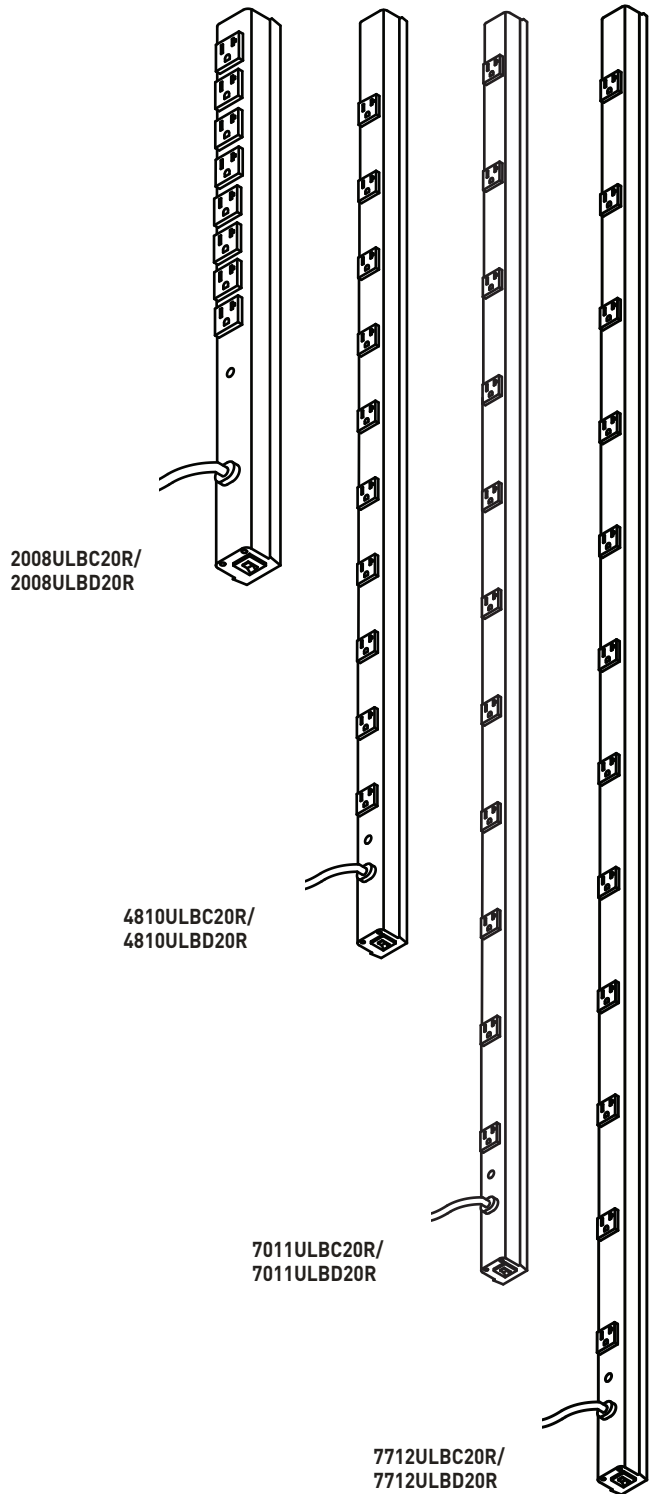

20A CabinetMATE Plug-In Outlet Centers Ordering Information

Catalog No./Item	Description/Specifications
2008ULBC20R 2008ULBD20R 2008ULBC20R-TL * 2008ULBD20R-TL *	CabinetMATE Plug-In Outlet Center – Eight 20A outlets with t-slots. 6' [1.8m] (2008ULBC20R, 2008ULBC20R-TL) or 15' [4.6m] (2008ULBD20R, 2008ULBD20R-TL) cord. Length 20" [508mm]. Receptacle center-to-center 1 1/4" [32mm]. Units available with straight blade or NEMA L5-20P locking plug. <div style="text-align: right;">  </div>
4810ULBC20R 4810ULBD20R 4810ULBC20R-TL * 4810ULBD20R-TL *	CabinetMATE Plug-In Outlet Center – Ten 20A outlets with t-slots. 6' [1.8m] (4810ULBC20R, 4810ULBC20R-TL) or 15' [4.6m] (4810ULBD20R, 4810ULBD20R-TL) cord. Length 48" [1.2m]. Receptacle center-to-center 4" [102mm]. Units available with straight blade or NEMA L5-20P locking plug. <div style="text-align: right;">  </div>
7011ULBC20R 7011ULBD20R 7011ULBC20R-TL * 7011ULBD20R-TL *	CabinetMATE Plug-In Outlet Center – Eleven 20A outlets with t-slots. 6' [1.8m] (7011ULBC20R, 7011ULBC20R-TL) or 15' [4.6m] (7011ULBD20R, 7011ULBD20R-TL) cord. Length 70" [1.6m]. Receptacle center-to-center 6" [152mm]. Units available with straight blade or NEMA L5-20P locking plug. <div style="text-align: right;">  </div>
7712ULBC20R 7712ULBD20R 7712ULBC20R-TL * 7712ULBD20R-TL *	CabinetMATE Plug-In Outlet Center – Twelve 20A outlets with t-slots. 6' [1.8m] (7712ULBC20R, 7712ULBC20R-TL) or 15' [4.6m] (7712ULBD20R, 7712ULBD20R-TL) cord. Length 77" [2m]. Receptacle center-to-center 6" [152mm]. Units available with straight blade or NEMA L5-20P locking plug. <div style="text-align: right;">  </div>