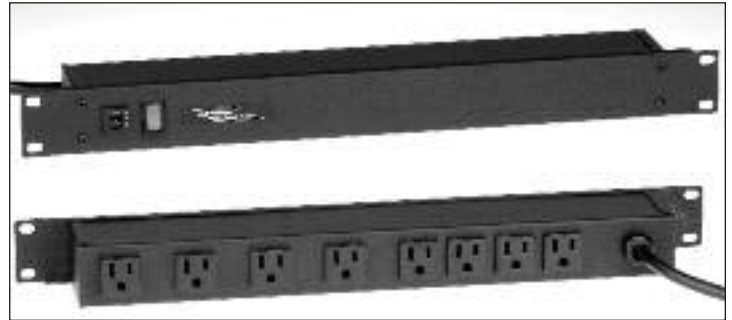

J08B0B (Front & Back)

UL207BC

J06B0B20X-AM (Front)

P6

FEATURES & BENEFITS

- **User-ready outlets.** Plug-In Outlet Center units provide power distribution in a portable, plug-in unit.
- **Rugged construction.** Durable 2" x 1 3/4" [44mm x 51mm] or 3 1/2" x 2" [89mm x 44mm] aluminum housing. Some Plug-In Outlet Center units are available with an impact-resistant plastic housing.
- **Space saving.** Rack mount units fit standard 19" [482mm] relay racks. Compact 1U design takes up minimum space. 23" [584mm] units available, consult factory.
- **Low profile.** CabinetMATE units offer a narrow 1 1/2" x 1 3/16" [38mm x 20mm] aluminum housing.
- **Aesthetically pleasing.** Rack mount units have a black matte finish and a black cord. CabinetMATE, compact and industrial units have a gray finish and a black cord. Deluxe control and 20A units have a putty white finish and a black cord. Most units with a putty white finish have a putty white cord. Special Use units have a white finish and a white cord.
- **Flexible mounting.** Each unit features one of four different mounting types. Each mounting method has been designed to optimize the performance of the product. Complete mounting hardware and installation instructions are included with every unit.
- **Cord properly rated to load requirements.** 15A units have a 14/3 SJT cord and a NEMA 5-15P plug. 20A units have a 12/3 SJT cord and a NEMA 5-20P or NEMA L5-20P plug.
- **Lighted switch.** Most units have lighted on/off switch(es) to control power to the unit.
- **Resettable circuit breaker.** Provides overload protection.
- **Two-Year product warranty.**
- **UL and cUL Listed or Recognized.** Units are UL and cUL Listed to UL1363 standards. Rack mount units are UL and cUL Recognized to UL1363 standards.