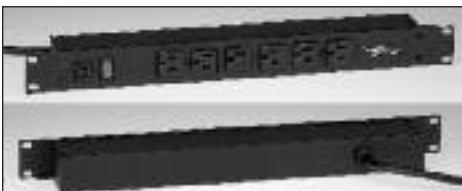

20A Rack Mount Plug-In Outlet Centers Ordering Information

Catalog No./Item	Description/Specifications	Catalog No./Item	Description/Specifications
J06B0B20 J06B2B20	Rack Mount Plug-In Outlet Center – Six 20A rear outlets, on/off switch. 6' [1.8m] (J06B0B20) or 15' [4.6m] (J06B2B20) cord. Receptacle center-to-center 1 1/2" [38mm]. 	J60B0B20 J60B2B20	Rack Mount Plug-In Outlet Center – Six 20A front outlets, on/off switch. 6' [1.8m] (J60B0B20) or 15' [4.6m] (J60B2B20) cord. Receptacle center-to-center 1 1/2" [38mm].
J06B0B20X J06B2B20X	Rack Mount Plug-In Outlet Center – Six 20A rear outlets. 6' [1.8m] (J06B0B20X) or 15' [4.6m] (J06B2B20X) cord. Receptacle center-to-center 1 1/2" [38mm]. 	J60B0B20X J60B2B20X	Rack Mount Plug-In Outlet Center – Six 20A front outlets. 6' [1.8m] (J60B0B20X) or 15' [4.6m] (J60B2B20X) cord. Receptacle center-to-center 1 1/2" [38mm].
J06B0B20X-AM	Rack Mount Plug-In Outlet Center with Digital Ammeter – Digital LCD readout of current draw. Six 20A rear outlets. 6' [1.8m] cord. Receptacle center-to-center 1 1/2" [38mm]. 		

J60B0B (Front & Back)