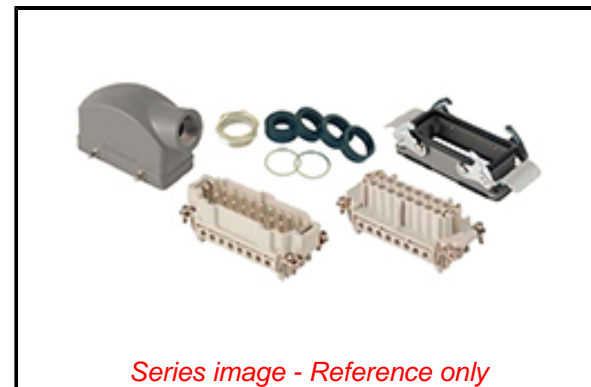

PLEASE CHECK WWW.MOLEX.COM FOR LATEST PART INFORMATION

Part Number: [0936030090](#)

Status: **Active**

Overview: [GWconnect Heavy Duty Connectors (HDC)](#)

Description: GWconnect Connector Kit, 24 Pole, Series S-E Female-Male Inserts, M25 Metal Cable Gland, M25 Die-cast Aluminum Hood-Side Entry, Bulkhead Mount Housing-Vertical, 2 Lever, Size 24B «104x27», Grey

Documents:

[RoHS Certificate of Compliance (PDF)](#)

Kit components

Kit Components [936000047](#) M25 Gland, [936013770](#) M25 Hood, [936010307](#) Male Insert, [936010297](#) Female Insert, [936013538](#) Vertical Bulkhead Housing

General

Product Family Industrial Connectors / Enclosures
Series [93603](#)
Color - Cable Jacket N/A
Component Size 24B «104X27»
Component Type Connector Kit - Female+Male
Exclude SD Check Yes
Insert Series S-E
Overview [GWconnect Heavy Duty Connectors (HDC)](#)
Product Category Heavy Duty Connectors
Product Name GWconnect
UPC 887191865560

Physical

Lock to Mating Part Yes
Mounting Style Bulkhead
Net Weight 605.000/g
Packaging Type Bag
Thread Size M25
Thread Type (M) Metric

Electrical

Current - Maximum per Contact 16.0A
Voltage - Maximum 500V

Material Info

Engineering Number 7924.7752.5

Series image - Reference only

EU ELV

Not Relevant

EU RoHS

Compliant with Exemption 6(c)

REACH SVHC

Contained Per - ED/71/2019 (16 July 2019)

Lead

Halogen-Free

Status

Not Reviewed

For more information, please visit [Contact US](#)

China ROHS

ELV

RoHS Phthalates

China RoHS

50 Image

Not Relevant

Not Contained

Search Parts in this Series

[93603](#) Series