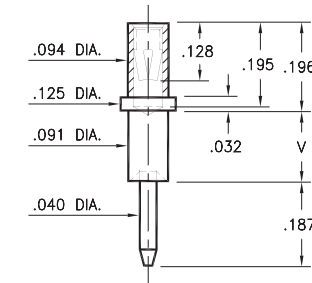

# PIN RECEPTACLES

FOR .032" - .046" DIAMETER PINS

## 0349

0349-X-31-XX-34-XX-10-0

Swage mount in .129 hole

Basic Part Number	Board Thickness	Length V
0349-2	.062	.094
0349-3	.094	.125
0349-4	.125	.156

## 0324

0324-X-15-XX-34-XX-10-0

Swage mount in .094 hole

Basic Part Number	Board Thickness	Length V
032X-1	.031	.062
032X-2	.062	.094
032X-3	.094	.125
032X-4	.125	.156
032X-5	.188	.219

### SPECIFICATIONS:

Shell Material: Brass Alloy 360, 1/2 Hard

Contact Material: Beryllium Copper Alloy 172, HT

Dimensions: Inches

Tolerances On: Lengths: ±.005

Diameters: ±.002

Angles: ±2°

ORDER CODE: XXXX - X - XX - XX - 34 - XX - XX - 0