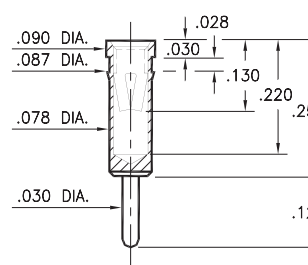

0405

0405-0-15-XX-34-XX-04-0

Press-fit in .084 mounting hole