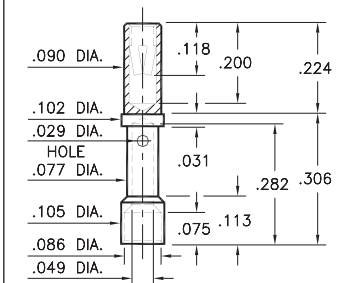

# PIN RECEPTACLES

FOR .032" - .046" DIAMETER PINS

## 0324

0324-X-15-XX-34-XX-10-0

Swage mount in .094 hole

Basic Part Number	Board Thickness	Length V
032X-1	.031	.062
032X-2	.062	.094
032X-3	.094	.125
032X-4	.125	.156
032X-5	.188	.219

## 0348

0348-0-33-XX-34-XX-10-0

Wire crimp termination. Accepts wire sizes 20 AWG Max. / 24 AWG Min.

### SPECIFICATIONS:

Shell Material: Brass Alloy 360, 1/2 Hard

Contact Material: Beryllium Copper Alloy 172, HT

Dimensions: Inches

Tolerances On: Lengths: ±.005

Diameters: ±.002

Angles: ±2°

ORDER CODE: XXXX - X - XX - XX - 34 - XX - XX - 0