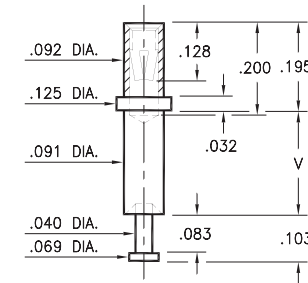

0323

0323-X-15-XX-34-XX-10-0

Swage mount in .094 hole