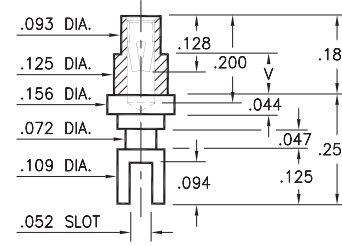

# PIN RECEPTACLES

FOR .032" - .046" DIAMETER PINS

## 0344

0344-X-19-XX-34-XX-10-0

Swage mount in .067 hole

Basic Part Number	Board Thickness	Length V	Depth D
0344-1	.031	.062	.040
0344-2	.062	.094	.062
0344-3	.094	.125	.062
0344-4	.125	.156	.062

## 0349

0349-X-31-XX-34-XX-10-0

Swage mount in .129 hole

Basic Part Number	Board Thickness	Length V
0349-2	.062	.094
0349-3	.094	.125
0349-4	.125	.156

### SPECIFICATIONS:

Shell Material: Brass Alloy 360, 1/2 Hard

Contact Material: Beryllium Copper Alloy 172, HT

Dimensions: Inches

Tolerances On: Lengths: ±.005

Diameters: ±.002

Angles: ±2°

ORDER CODE: XXXX - X - XX - XX - 34 - XX - XX - 0