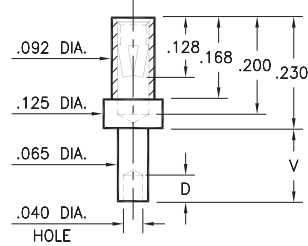

# PIN RECEPTACLES

FOR .032" - .046" DIAMETER PINS

## 0344

0344-X-19-XX-34-XX-10-0

Swage mount in .067 hole

Basic Part Number	Board Thickness	Length V	Depth D
0344-1	.031	.062	.040
0344-2	.062	.094	.062
0344-3	.094	.125	.062
0344-4	.125	.156	.062

## 0349

0349-X-31-XX-34-XX-10-0

Swage mount in .129 hole

Basic Part Number	Board Thickness	Length V
0349-2	.062	.094
0349-3	.094	.125
0349-4	.125	.156

### SPECIFICATIONS:

Shell Material: Brass Alloy 360, 1/2 Hard

Contact Material: Beryllium Copper Alloy 172, HT

Dimensions: Inches

Tolerances On: Lengths: ±.005

Diameters: ±.002

Angles: ±2°

ORDER CODE: XXXX - X - XX - XX - 34 - XX - XX - 0