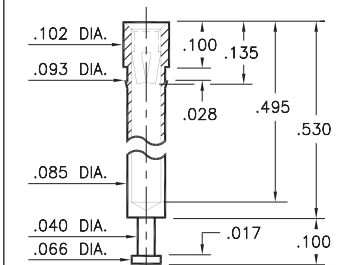

### SPECIFICATIONS:

Shell Material: Brass Alloy 360, 1/2 Hard

Contact Material: Beryllium Copper Alloy 172, HT

Dimensions: Inches

Tolerances On: Lengths: ±.005

Diameters: ±.002

Angles: ±2°

ORDER CODE: XXXX - X - XX - XX - 34 - XX - XX - 0

BASIC PART #

SPECIFY SHELL FINISH:

- 01 200 μ" TIN/LEAD OVER NICKEL
- ◆ 80 200 μ" TIN OVER NICKEL (RoHS)
- ◆ 15 10 μ" GOLD OVER NICKEL (RoHS)

SPECIFY CONTACT FINISH:

- 01 200 μ" TIN/LEAD OVER NICKEL
- ◆ 80 200 μ" TIN OVER NICKEL (RoHS)
- ◆ 27 30 μ" GOLD OVER NICKEL (RoHS)