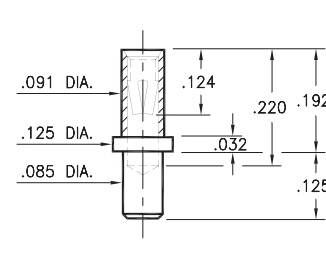

0322

0322-0-15-XX-34-XX-10-0

Solder mount in .089 min. mounting hole