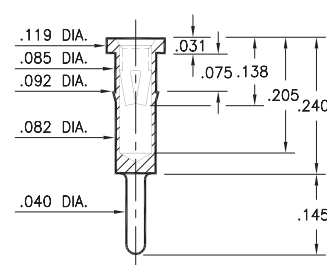

0336

0336-0-15-XX-34-XX-04-0

Press-fit in .089 mounting hole