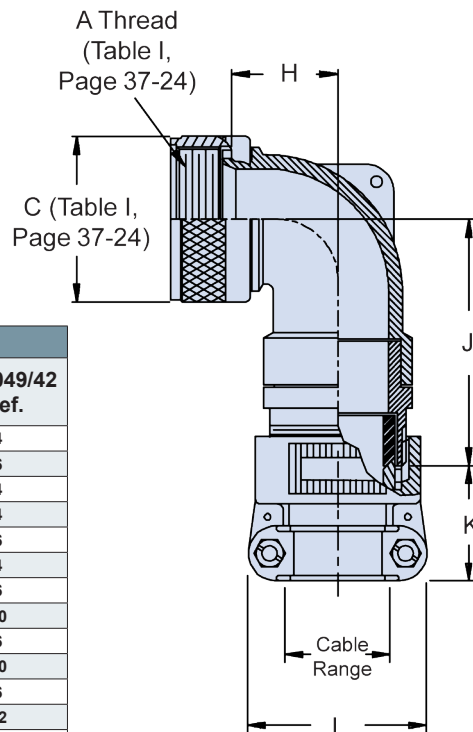

STYLE 2

TABLE II: Dash Number and Cable Range (Continued on Page B-26)

Dash No.	Shell Size	H Max	J Max	K Ref.	L Max	Cable Range Min	Cable Range Max	M85049/42 Ref.
1	03	.761 (19.3)	1.862 (47.3)	1.027 (26.1)	.957 (24.3)	.125 (3.2)	.250 (6.4)	4
2	03	1.511 (38.4)	1.382 (35.1)	1.027 (26.1)	1.145 (29.1)	.250 (6.4)	.437 (11.1)	6
3	08	.666 (16.9)	1.262 (32.1)	1.027 (26.1)	.957 (24.3)	.125 (3.2)	.250 (6.4)	4
4	10	.761 (19.3)	1.982 (50.3)	1.027 (26.1)	.957 (24.3)	.125 (3.2)	.312 (7.9)	4
5	10	.761 (19.3)	1.382 (35.1)	1.027 (26.1)	1.145 (29.1)	.250 (6.4)	.375 (9.5)	6
6	12	.766 (19.5)	2.002 (50.9)	1.027 (26.1)	.957 (24.3)	.125 (3.2)	.312 (7.9)	4
7	12	.766 (19.5)	2.002 (50.9)	1.027 (26.1)	1.145 (29.1)	.250 (6.4)	.437 (11.1)	6
8	12	.766 (19.5)	1.397 (35.5)	1.027 (26.1)	1.332 (33.8)	.350 (8.9)	.500 (12.7)	10
9	14	.866 (22.0)	2.072 (52.6)	1.027 (26.1)	1.145 (29.1)	.250 (6.4)	.437 (11.1)	6
10	14	.866 (22.0)	1.717 (43.6)	1.027 (26.1)	1.332 (33.8)	.350 (8.9)	.575 (14.6)	10
11	16	1.051 (26.7)	2.162 (54.9)	1.027 (26.1)	1.145 (29.1)	.250 (6.4)	.437 (11.1)	6
12	16	1.051 (26.7)	1.807 (45.9)	1.059 (26.9)	1.551 (39.4)	.500 (12.7)	.700 (17.8)	12
13	18	1.141 (29.0)	2.332 (59.2)	1.027 (26.1)	1.332 (33.8)	.350 (8.9)	.625 (15.9)	10
14	18	1.141 (29.0)	1.982 (50.3)	1.156 (29.4)	1.770 (45.0)	.625 (15.9)	.779 (19.8)	16
15	20	1.141 (29.0)	2.332 (59.2)	1.027 (26.1)	1.332 (33.8)	.350 (8.9)	.625 (15.9)	10
16	20	1.141 (29.0)	1.982 (50.3)	1.156 (29.4)	1.770 (45.0)	.625 (15.9)	.904 (23.0)	16
17	22	1.291 (32.8)	2.442 (62.0)	1.059 (26.9)	1.551 (39.4)	.500 (12.7)	.750 (19.1)	12
18	22	1.291 (32.8)	2.087 (53.0)	1.375 (34.9)	2.113 (53.7)	.875 (22.2)	1.029 (26.1)	20
19	24	1.291 (32.8)	2.442 (62.0)	1.059 (26.9)	1.551 (39.4)	.500 (12.7)	.750 (19.1)	12
20	24	1.291 (32.8)	2.087 (53.0)	1.375 (34.9)	2.113 (53.7)	.875 (22.2)	1.144 (29.1)	20
21	28	1.391 (35.3)	2.612 (66.3)	1.156 (33.7)	1.770 (45.0)	.625 (15.9)	.937 (23.8)	16