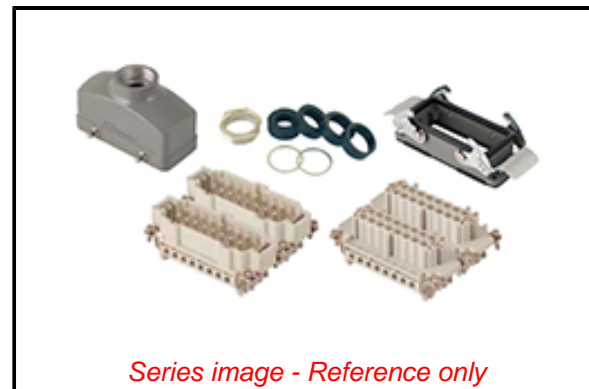

PLEASE CHECK WWW.MOLEX.COM FOR LATEST PART INFORMATION

Part Number: [0936030068](#)

Status: **Active**

Overview: [GWconnect Heavy Duty Connectors (HDC)](#)

Description: GWconnect Connector Kit, 16 Pole, Series S-E Female-Male Inserts, Pg21 Metal Cable Gland, Pg21 Die-cast Aluminum Hood-Top Entry, Bulkhead Mount Housing-Vertical, 2 Lever, Size 16B «77x27», Grey

Documents:

[RoHS Certificate of Compliance (PDF)](#)

Kit components

Kit Components [936000042](#) Pg21 Gland, [936012781](#) Pg21 Hood, [936010273](#) Male Insert, [936010263](#) Female Insert, [936012577](#) Vertical Bulkhead Housing

General

Product Family Industrial Connectors / Enclosures
Series [93603](#)
Color - Cable Jacket N/A
Component Size 16B «77X27»
Component Type Connector Kit - Female+Male
Exclude SD Check Yes
Insert Series S-E
Overview [GWconnect Heavy Duty Connectors (HDC)](#)
Product Category Heavy Duty Connectors
Product Name GWconnect
UPC 887191864112

Physical

Lock to Mating Part Yes
Mounting Style Bulkhead
Net Weight 430.000/g
Packaging Type Bag
Thread Size Pg21
Thread Type (Pg)

Electrical

Current - Maximum per Contact 16.0A
Voltage - Maximum 500V

Material Info

Engineering Number 7916.6756.5

Series image - Reference only

EU ELV

Not Reviewed

EU RoHS

Not Reviewed

REACH SVHC

Not Reviewed

Halogen-Free

Status

Not Reviewed

For more information, please visit [Contact US](#)

China ROHS

Not Reviewed

ELV

Not Reviewed

RoHS Phthalates

Not Reviewed

Search Parts in this Series

[93603 Series](#)

PLEASE CHECK WWW.MOLEX.COM FOR LATEST PART INFORMATION