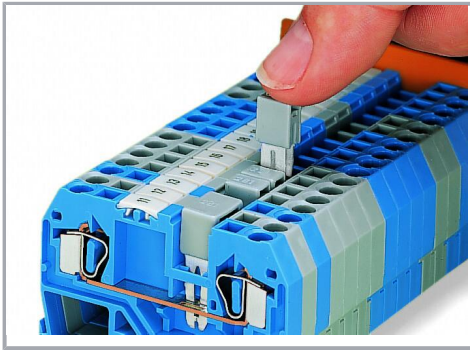

Commoning using an adjacent jumper.

Push jumper down until fully inserted!

Subject to changes. Please also observe the further product documentation!