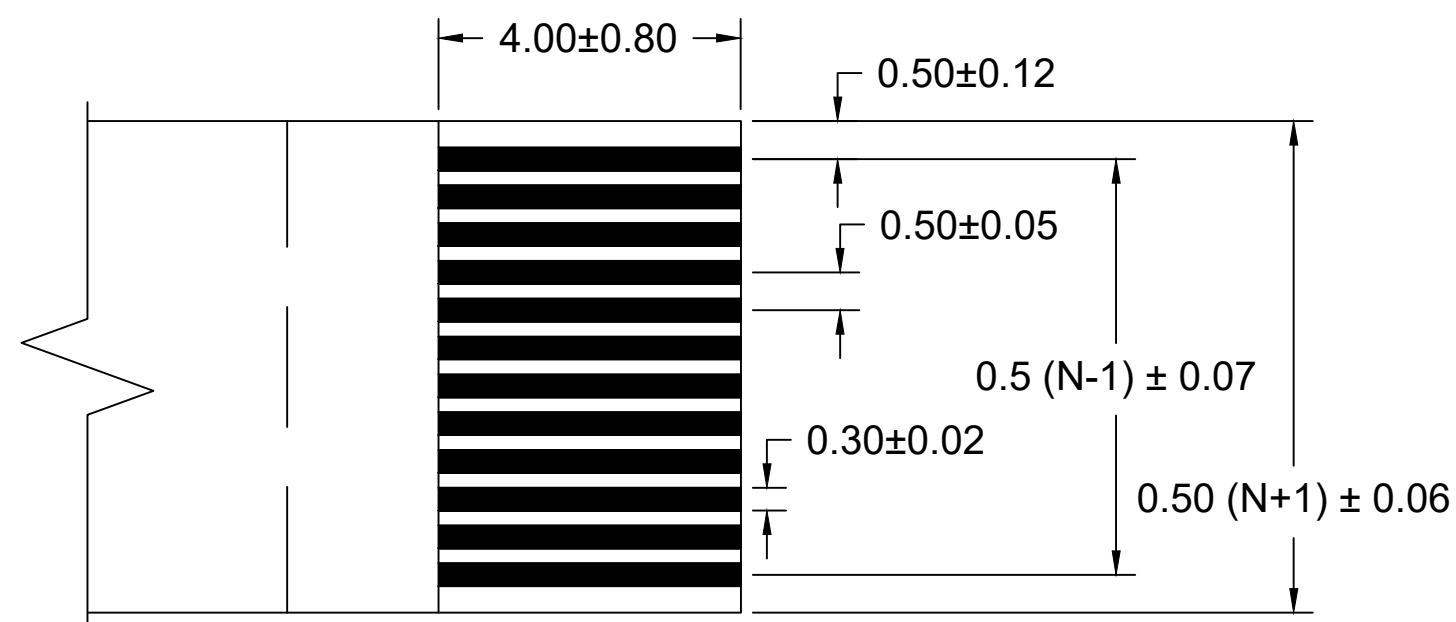

END TAIL DETAIL  
SCALE 10:1

CROSS-SECTION

THIS DRAWING CONTAINS INFORMATION THAT IS PROPRIETARY TO MOLEX ELECTRONIC TECHNOLOGIES, LLC AND SHOULD NOT BE USED WITHOUT WRITTEN PERMISSION									
DIMENSION UNITS		SCALE		CURRENT REV DESC: SERIES NUMBER EXPANSION					
MM		NA							
GENERAL TOLERANCES (UNLESS SPECIFIED)									
				EC NO: 753551		2023/04/20		0.50MM CENTER FLAT FLEX CABLE (FFC)	
4 PLACES ±----		±----		DRWN: DIEGOG7		2023/06/16		(105°C, AU PLATING, EXTRA-FLEX) SALES DRAWING	
3 PLACES ±----		±----		CHK'D: JSMITH11		2023/06/16		PRODUCT CUSTOMER DRAWING	
2 PLACES ±----		±----		APPR: JSMITH11		2023/06/16		DOCUMENT NUMBER	
1 PLACE ±----		±----		INITIAL REVISION:				DOC TYPE	
0 PLACES ±----		±----		DRWN: DIEGOG7		2023/01/24		DOC PART	
ANGULAR TOL ± 0.5 °				APPR: JSMITH11		2023/04/04		REVISION	
DRAFT WHERE APPLICABLE MUST REMAIN WITHIN DIMENSIONS				THIRD ANGLE PROJECTION		DRAWING		SERIES	
						C-SIZE		15120	
DOCUMENT STATUS				P1		RELEASE DATE		2023/06/16 15:29:56	
12				11		10		9	
8				7		6		5	
4				3		2		1	
SEE CHART				GENERAL MARKET		SHEET NUMBER		2 OF 2	