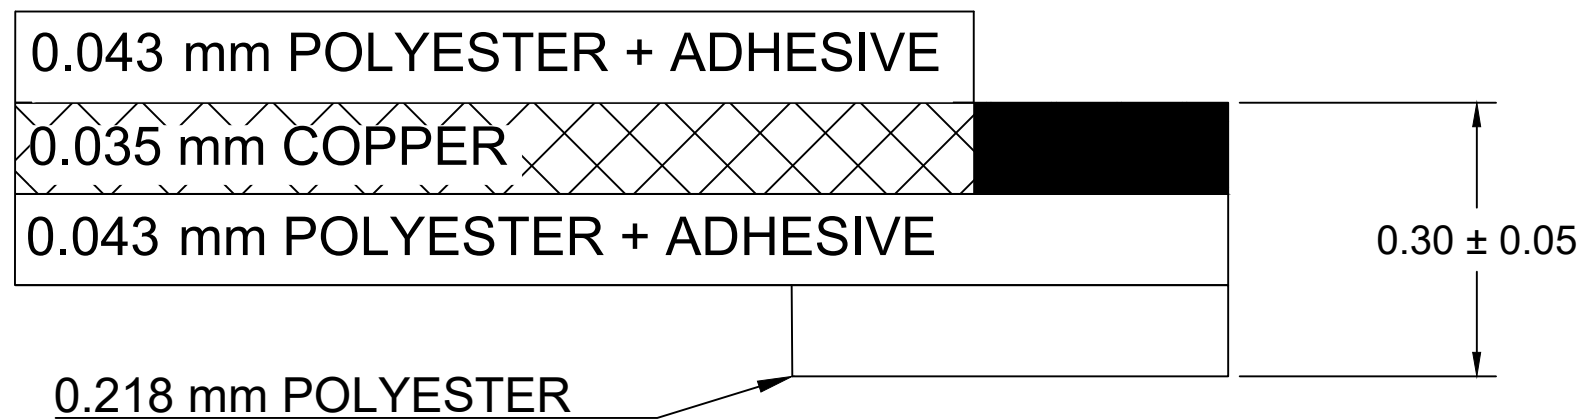

END TAIL DETAIL  
SCALE 10:1

CROSS-SECTION

THIS DRAWING CONTAINS INFORMATION THAT IS PROPRIETARY TO MOLEX ELECTRONIC TECHNOLOGIES, LLC AND SHOULD NOT BE USED WITHOUT WRITTEN PERMISSION									
DIMENSION UNITS		SCALE		CURRENT REV DESC: SERIES NUMBER EXPANSION					
MM		NA							
GENERAL TOLERANCES (UNLESS SPECIFIED)									
				EC NO: 753551		2023/04/20		0.50MM CENTER FLAT FLEX CABLE (FFC)	
4 PLACES ±----		±----		DRWN: DIEGOG7		2023/06/16		(105°C, AU PLATING, EXTRA-FLEX) SALES DRAWING	
3 PLACES ±----		±----		CHK'D: JSMITH11		2023/06/16		PRODUCT CUSTOMER DRAWING	
2 PLACES ±----		±----		APPR: JSMITH11		2023/06/16		DOCUMENT NUMBER	
1 PLACE ±----		±----		INITIAL REVISION:				DOC TYPE	
0 PLACES ±----		±----		DRWN: DIEGOG7		2023/01/24		DOC PART	
ANGULAR TOL ± 0.5 °				APPR: JSMITH11		2023/04/04		REVISION	
DRAFT WHERE APPLICABLE MUST REMAIN WITHIN DIMENSIONS				THIRD ANGLE PROJECTION		DRAWING		SERIES	
						C-SIZE		15120	
DOCUMENT STATUS				P1		RELEASE DATE		2023/06/16 15:29:56	
12				11		10		9	
8				7		6		5	
4				3		2		1	
SEE CHART				GENERAL MARKET		SHEET NUMBER		2 OF 2	