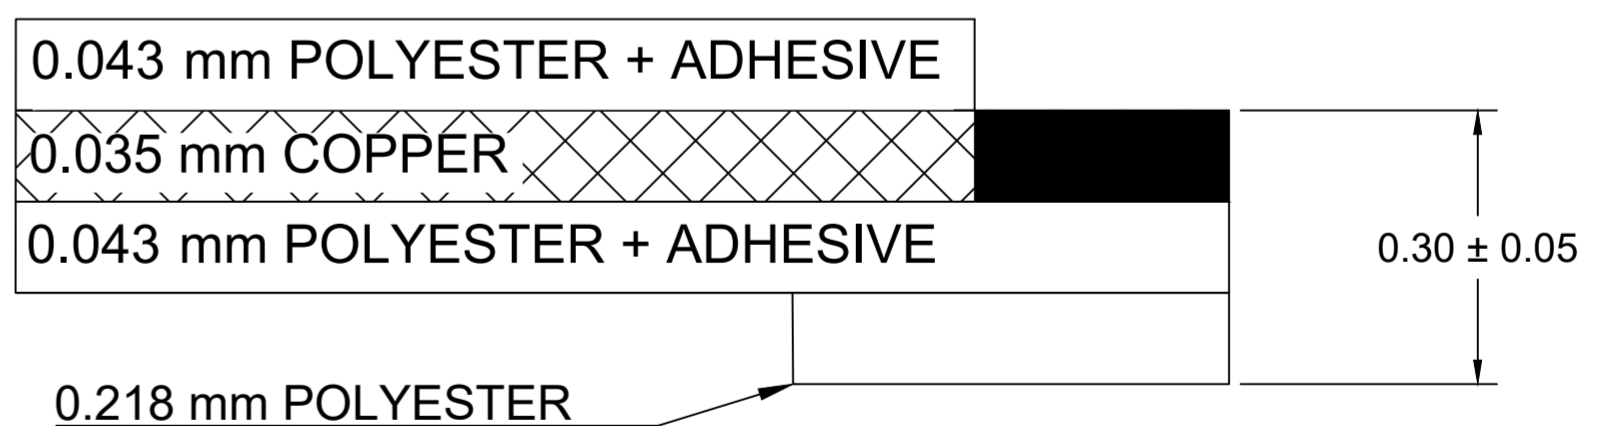

CROSS-SECTION

THIS DRAWING CONTAINS INFORMATION THAT IS PROPRIETARY TO MOLEX ELECTRONIC TECHNOLOGIES, LLC AND SHOULD NOT BE USED WITHOUT WRITTEN PERMISSION															
DIMENSION UNITS		SCALE		CURRENT REV DESC: SERIES NUMBER EXPANSION											
MM		NA		molex 0.50MM CENTER FLAT FLEX CABLE (FFC) (105°C, AU PLATING, EXTRA-FLEX) SALES DRAWING PRODUCT CUSTOMER DRAWING											
GENERAL TOLERANCES (UNLESS SPECIFIED)															
	mm	INCH													
4 PLACES	±----	±----													
3 PLACES	±----	±----													
2 PLACES	±----	±----													
1 PLACE	±----	±----													
0 PLACES	±----	±----													
ANGULAR TOL ± 0.5 °				THIRD ANGLE PROJECTION		DRAWING		SERIES		MATERIAL NUMBER		CUSTOMER		SHEET NUMBER	
DRAFT WHERE APPLICABLE MUST REMAIN WITHIN DIMENSIONS						C-SIZE		15120		SEE CHART		GENERAL MARKET		2 OF 2	

DOCUMENT NUMBER			DOC TYPE	DOC PART	REVISION
151200001			PSD	000	B

DOCUMENT STATUS	P1	RELEASE DATE	2023/06/16	15:29:56