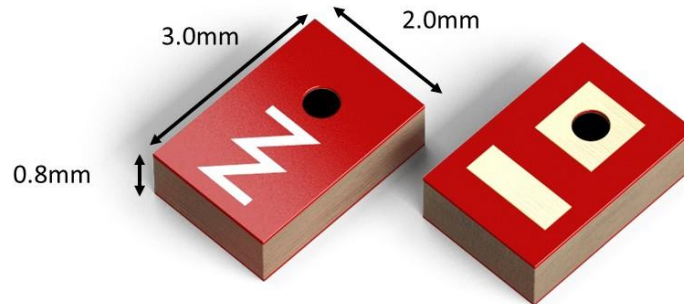

ignion[™]

Your innovation.
Accelerated.

NANO mXTEND[™] (NN02-101)

DATASHEET

NANO mXTEND[™] (NN02-101)

The NANO mXTEND[™] antenna booster is **the smallest Virtual Antenna[™] ever**. It's the product of choice when you're looking for a reliable and repetitive antenna solution for Bluetooth and Wi-Fi and you have a strictly limited device space.

Product Benefits

- **Smallest clearance:** 5mm x 5mm.
- **Miniature:** Smallest Virtual Antenna[™] form factor of 3.0 mm x 2.0 mm x 0.8 mm.
- **Versatile:** Can be mounted either on the device corner or on the center edge.
- **Reliability:** Off-the-Shelf standard product, no antenna part customization (electronic optimization).
- **Use cases:** smart home, tracking devices, wearables, gaming devices, IoT modules.

2. DETAILED AVAILABLE SOLUTIONS

2.1 BLUETOOTH AND Wi-Fi SOLUTION

Technical features	2400 MHz – 2500 MHz
Average Efficiency	>70 %
Peak Gain	2.4 dBi
VSWR	< 2.5:1
Radiation Pattern	Omnidirectional
Polarization	Linear
Weight (approx.)	0.01 g.
Temperature	-40 to +125 °C
Impedance	50 Ω
Dimensions (L x W x H)	3.0 mm x 2.0 mm x 0.8 mm