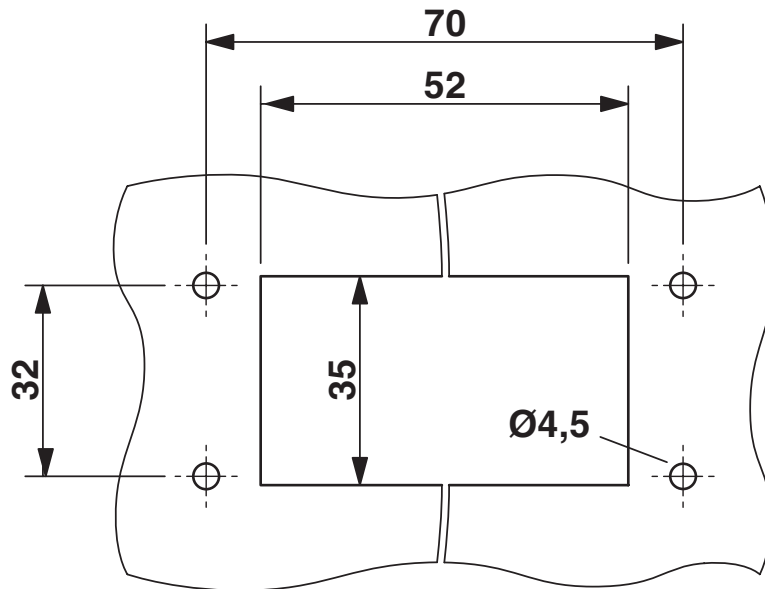

Electrical properties

Rated voltage (III/3)	max. 125 V AC ()
Rated current	15 A ()

Connection data

Tightening torque	1.5 ... 2 Nm
-------------------	--------------

Dimensions

Dimensional drawing	
Width	53 mm
Height	30.5 mm
Length	80.5 mm
Drill hole distance, horizontal	70 mm
Drill hole distance, vertical	32 mm
Hole diameter	4.5 mm

Installation dimensions

Width of the assembly cutout	35 mm
Length of the assembly cutout	52 mm

Material specifications

Seal material	NBR, conductive
	NBR, conductive
Housing material	Die-cast aluminum, salt water resistant
Housing surface material	uncoated
Material, protective cover	PA
Locking latch material	Polyamide

H1X:AC - Housing

1415783

<https://www.phoenixcontact.com/us/products/1415783>

Drawings

Dimensional drawing

Mounting cutout

Dimensional drawing

Dimensional drawing