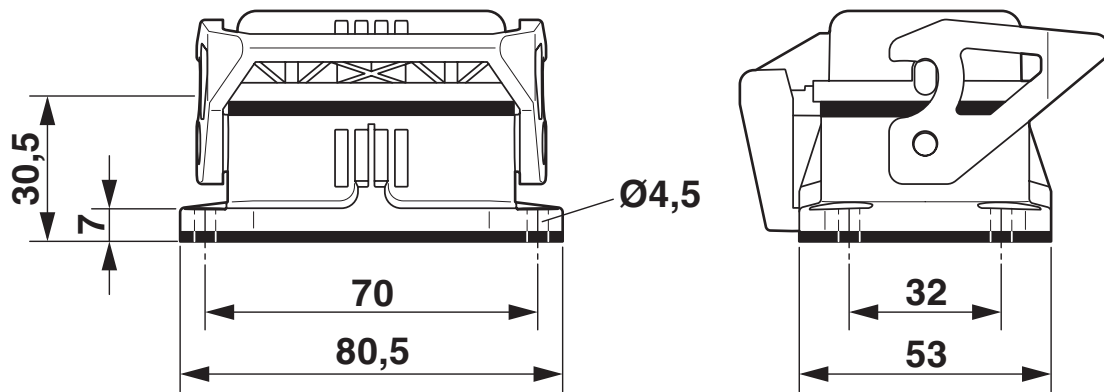

Electrical properties

Rated voltage (III/3)	max. 125 V AC ()
Rated current	15 A ()

Connection data

Tightening torque	1.5 ... 2 Nm
-------------------	--------------

Dimensions

Dimensional drawing	
Width	53 mm
Height	30.5 mm
Length	80.5 mm
Drill hole distance, horizontal	70 mm
Drill hole distance, vertical	32 mm
Hole diameter	4.5 mm

Installation dimensions

Width of the assembly cutout	35 mm
Length of the assembly cutout	52 mm

Material specifications

Seal material	NBR, conductive
	NBR, conductive
Housing material	Die-cast aluminum, salt water resistant
Housing surface material	uncoated
Material, protective cover	PA
Locking latch material	Polyamide

H1X:AC - Housing

1415783

<https://www.phoenixcontact.com/us/products/1415783>

Drawings

Dimensional drawing

Mounting cutout

Dimensional drawing

Dimensional drawing