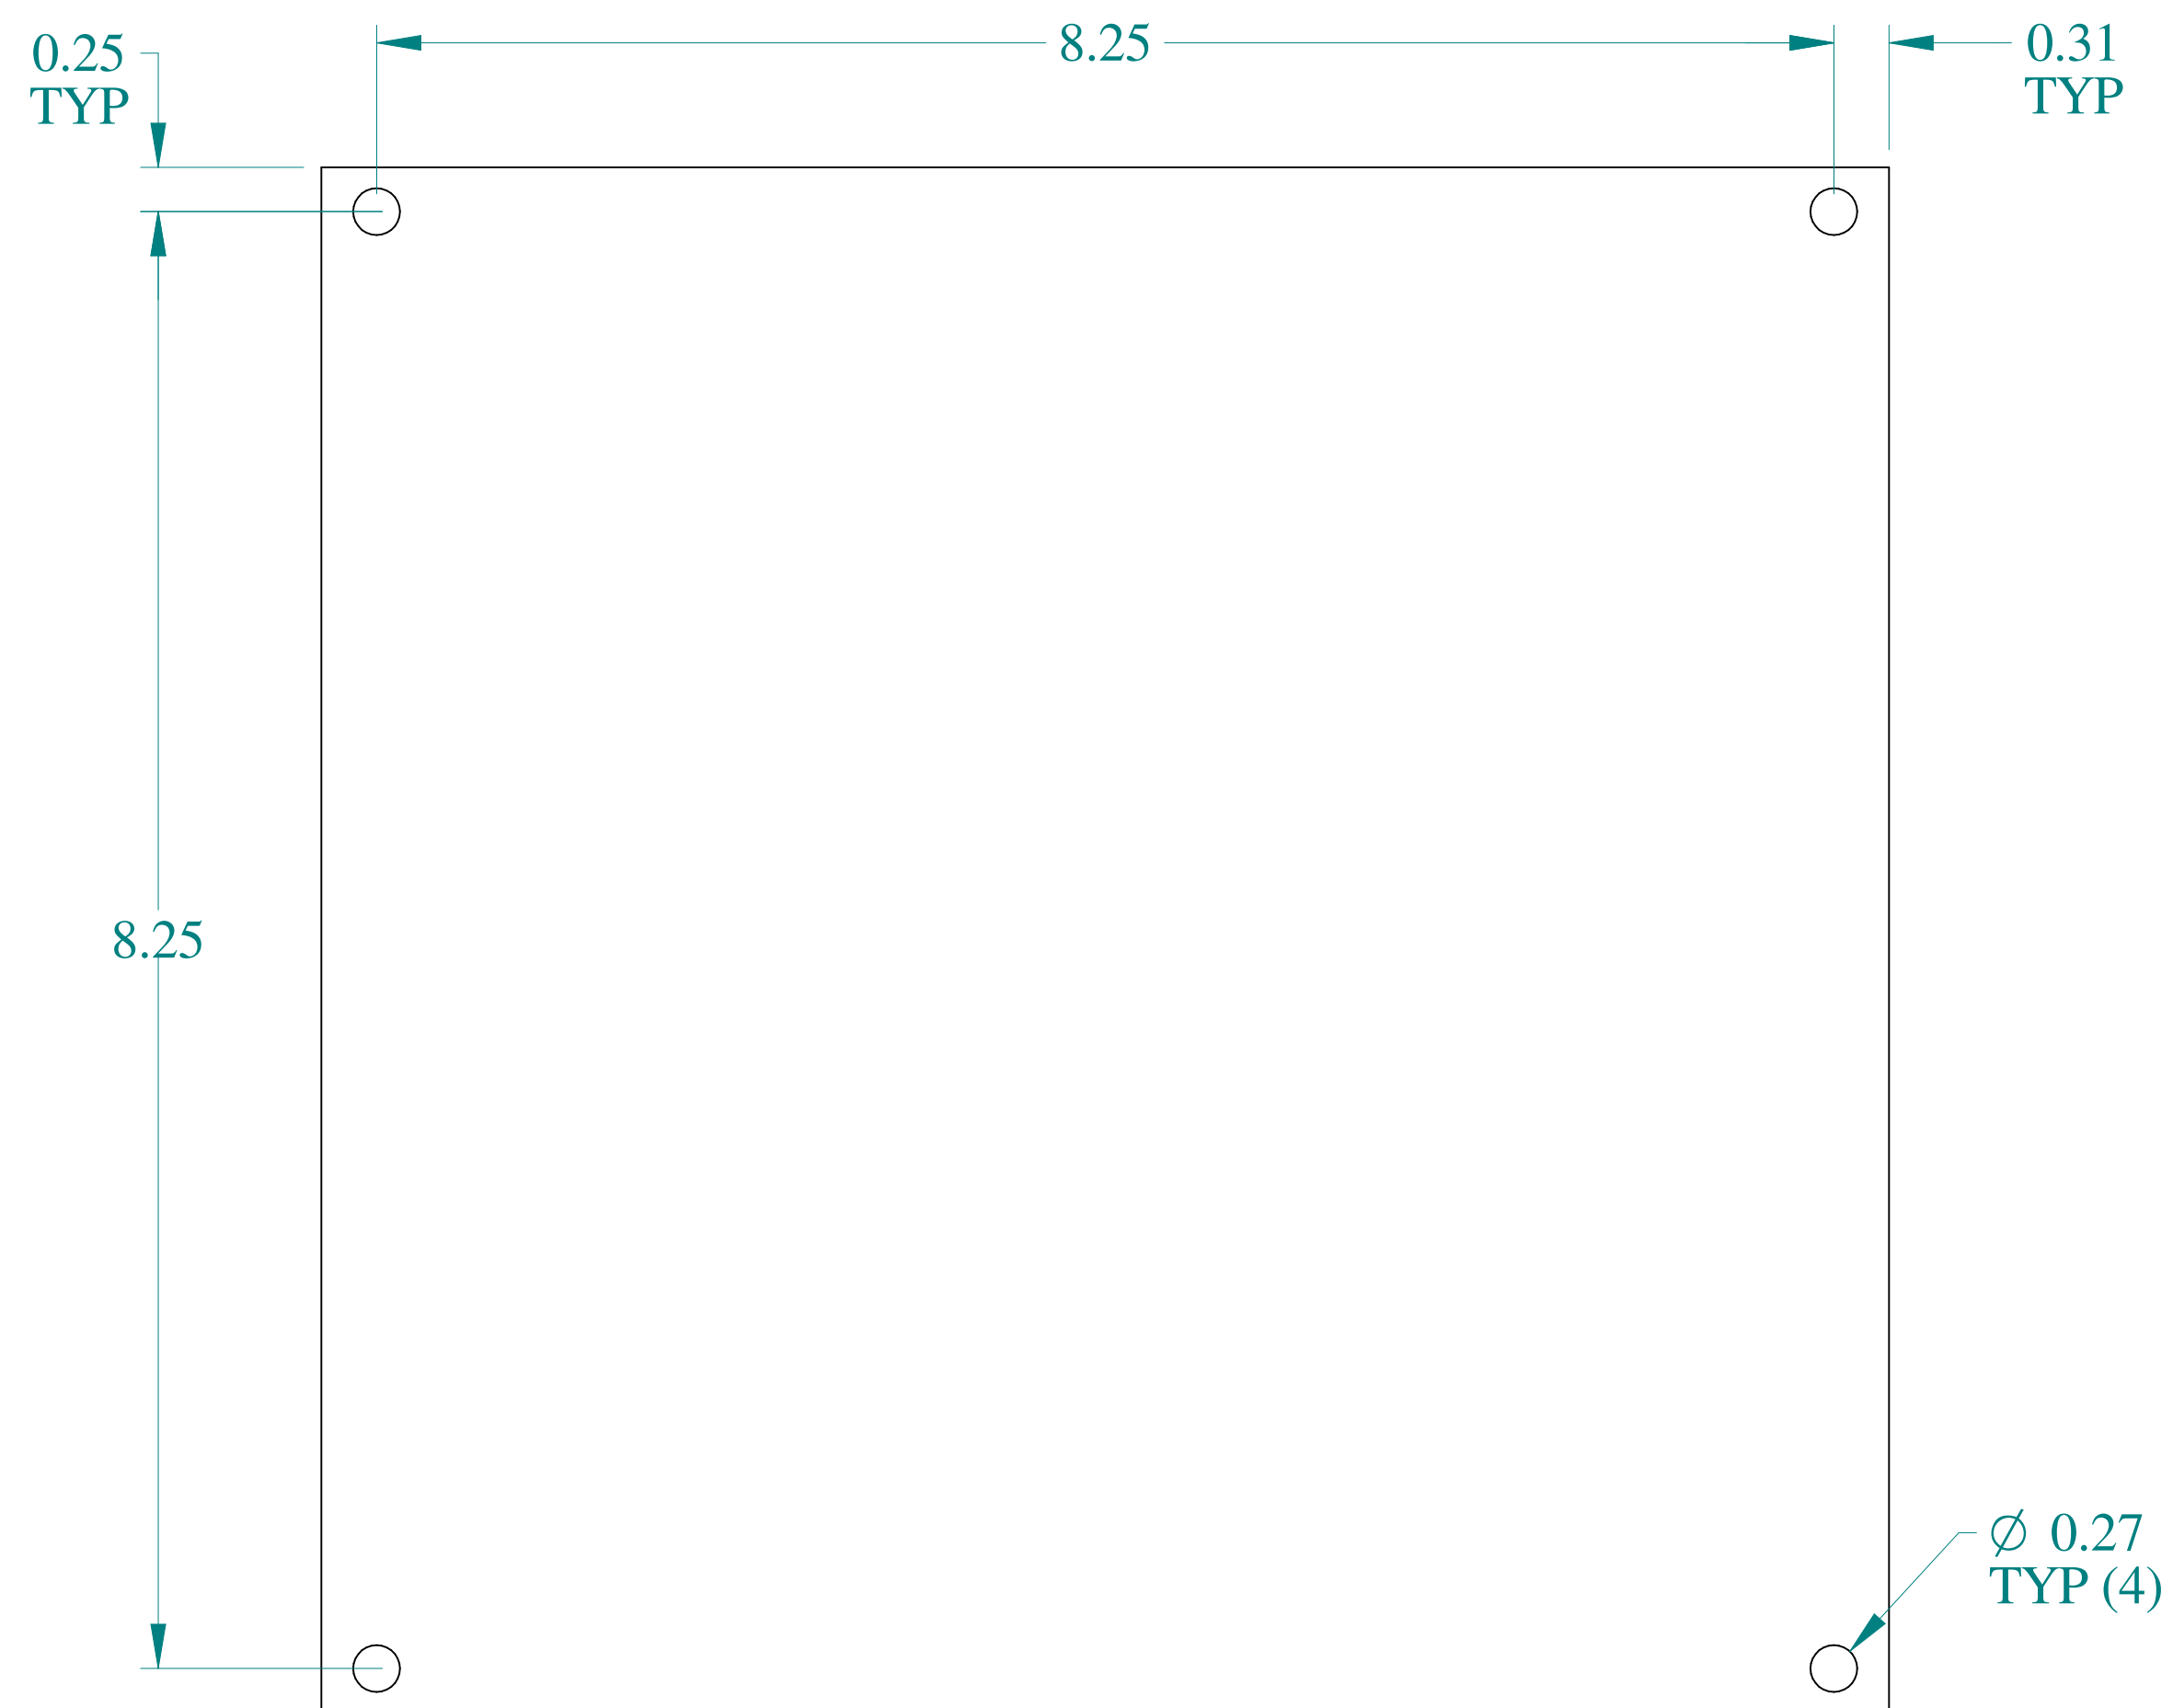

TOP VIEW

FRONT VIEW

SIDE VIEW

ISOMETRIC VIEW

**HAMMOND
MANUFACTURING®**

www.hammondmfg.com

Data subject to change without notice.

Part # : 14A0909