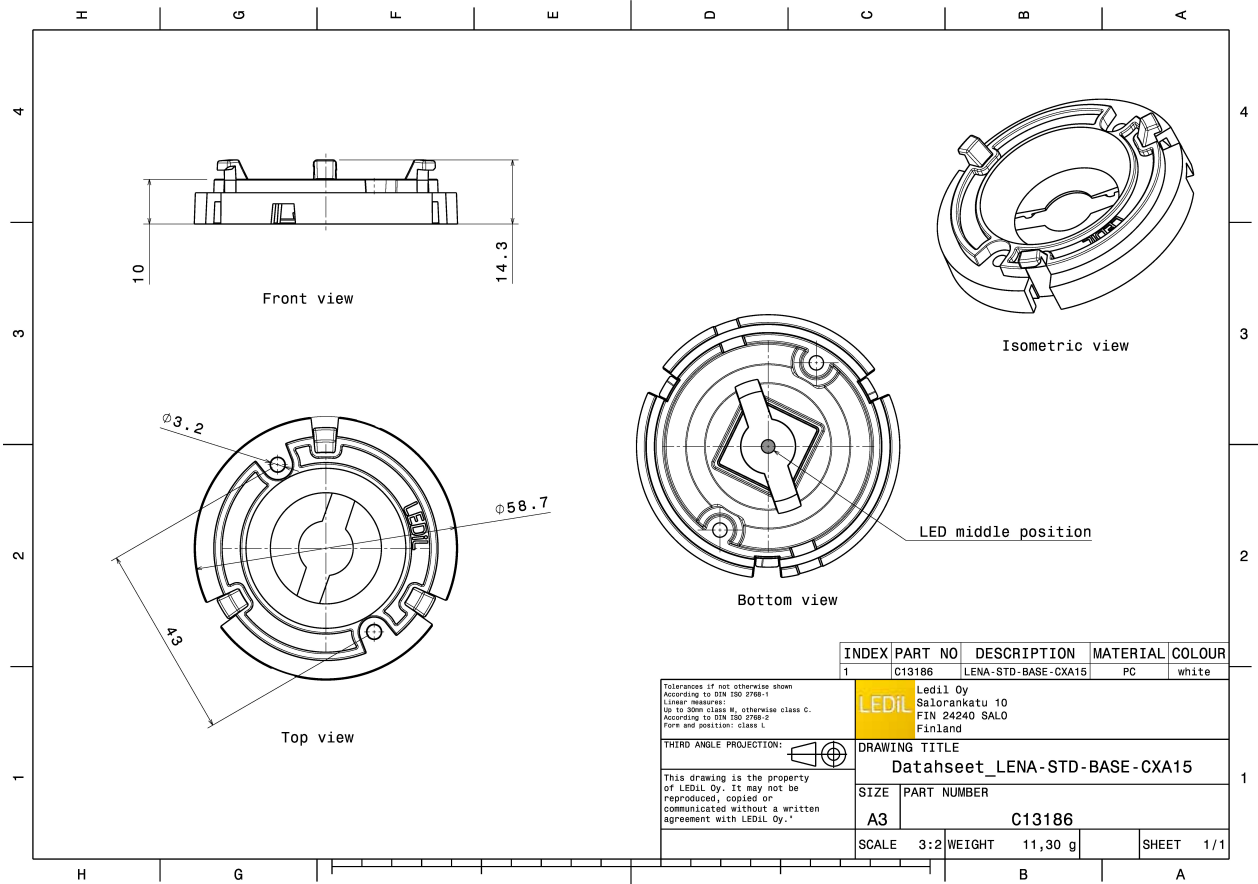

### SPECIFICATION:

Dimensions	Ø 58.7 mm
Height	7 mm
Fastening	screw
ROHS compliant	yes ⓘ

### MATERIALS:

Component	Type	Material	Colour	Finish	Length
LENA-STD-BASE-CXA15	Base part	PC	white		58.7

### ORDERING INFORMATION:

Component	Qty in box	MOQ	MPQ	Box weight (kg)
C13186_LENA-STD-BASE-CXA15 » Box size: 380 x 240 x 120 mm	60	60	60	1.0

See also our general installation guide: [www.ledil.com/installation\\_guide](http://www.ledil.com/installation_guide)