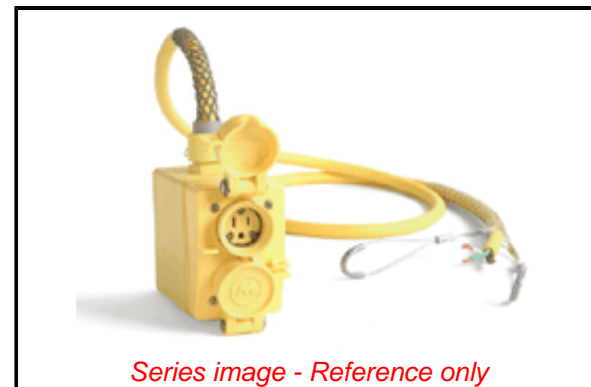

PLEASE CHECK WWW.MOLEX.COM FOR LATEST PART INFORMATION

Part Number: [1301380077](#)
Status: **Active**
Overview: Watertite Wet-Location Wiring Solutions
Description: Watertite Multiple Outlet Pendant Box, GFCI, (1)NEMA 5-20 Duplex with Flip Lids, 7.62m (25.0') Cord Length, 12/3 SOOW Cord, Double Eye Wire Mesh Support Grip

Physical

Cord Diameter	15.24mm (.600")
Cord Grip Body Size	F3 3/4"
Cord Length	7.62m (25.0')
Feed-Thru	No
Flip Lid	Yes
Material - Housing	Rubber
Number of Receptacles	1
Packaging Type	Carton

Electrical

Cord Type	12/3 SOOW
Current - Maximum per Contact	20.0A
GFCI	Yes
Ground Continuity Monitor	No
NEMA Configuration	NEMA 5-20
Voltage - Maximum	120V

Material Info

Engineering Number	70W33A123GF
--------------------	-------------

Series image - Reference only

EU ELV

Not Relevant

EU RoHS

Not Relevant

REACH SVHC