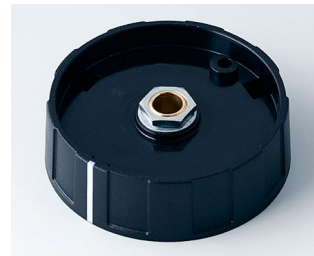

A2650060
ROUND KNOB 50, with line
ABS (UL 94 HB)
black RAL 9005
50x15mm 6mm