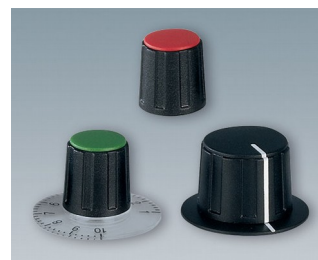

COMBINATION KNOBS

Versatile Collet Knob System

Suitable for a huge number of applications, our COMBINATION KNOBS feature a reliable collet fixing system, and can be configured as round knobs, wing knobs and spindle-shaped knobs in combination with a large selection of accessories.

- standard round, wing and spindle type design with matt surfaces
- secure operation by tried and tested collet fixing system
- convenient assembly of knobs from the front; brass collet fixing system for tight fitting to the control spindle
- clip-on covers in different colors, with or without indicator line
- also suitable for fitting accessory arrow disks, disks, dials, stator and nut covers
- torsion protection for 'D' profiled axes 6/4.6 mm as accessory (suitable for round and wing knobs sizes $\varnothing$ 20 to 50 mm with 6 mm borehole)

Round Knobs

sizes $\varnothing$ 9, 10, 13.5, 16, 20, 23, 31, 40, 50 mm
with boreholes 3, 4, 6, 8 mm, 1/8", 1/4" (depend from the size)

Wing Knobs

sizes $\varnothing$ 13,5, 16 mm with borehole 6 mm

Spindle-shaped Knobs

sizes $\varnothing$ 16, 23, 31, 40 mm with boreholes 3, 4, 6 mm (depend from the size)

Collet Type

sizes 10 and 13: blind holes with screw fixing

sizes 16 and 20: brass collet with stepped counterbored hole, except for axes 4 mm

from size 23 up: brass collet with through holes