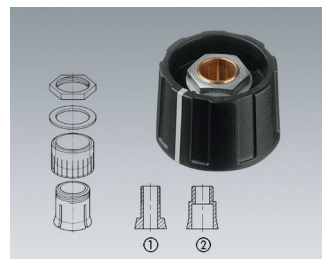

COMBINATION KNOBS

Versatile Collet Knob System

Suitable for a huge number of applications, our COMBINATION KNOBS feature a reliable collet fixing system, and can be configured as round knobs, wing knobs and spindle-shaped knobs in combination with a large selection of accessories.

- standard round, wing and spindle type design with matt surfaces
- secure operation by tried and tested collet fixing system
- convenient assembly of knobs from the front; brass collet fixing system for tight fitting to the control spindle
- clip-on covers in different colors, with or without indicator line
- also suitable for fitting accessory arrow disks, disks, dials, stator and nut covers
- torsion protection for 'D' profiled axes 6/4.6 mm as accessory (suitable for round and wing knobs sizes $\varnothing$ 20 to 50 mm with 6 mm borehole)

Round Knobs

sizes $\varnothing$ 9, 10, 13.5, 16, 20, 23, 31, 40, 50 mm
with boreholes 3, 4, 6, 8 mm, 1/8", 1/4" (depend from the size)

Wing Knobs

sizes $\varnothing$ 13,5, 16 mm with borehole 6 mm

Spindle-shaped Knobs

sizes $\varnothing$ 16, 23, 31, 40 mm with boreholes 3, 4, 6 mm (depend from the size)

Collet Type

sizes 10 and 13: blind holes with screw fixing

sizes 16 and 20: brass collet with stepped counterbored hole, except for axes 4 mm

from size 23 up: brass collet with through holes