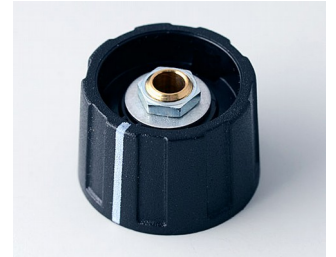

COMBINATION KNOBS

A2620040
ROUND KNOB 20, with line
ABS (UL 94 HB)
black RAL 9005
20x15mm 4mm

A2620060
ROUND KNOB 20, with line
ABS (UL 94 HB)
black RAL 9005
20x15mm 6mm

A2620068
ROUND KNOB 20, with line
ABS (UL 94 HB)
dusty gray RAL 7037
20x15mm 6mm