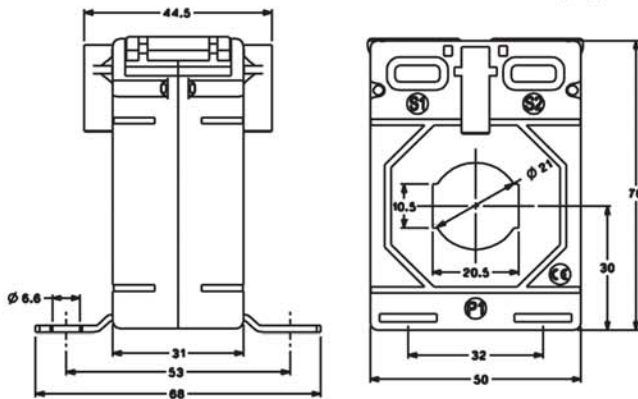

XMER 50/21 (30)

Primary Current	XMER 50/21 (30)	
	Accuracy	
	0.5	1.0
40A	-	1VA
50A	-	1VA
60A	-	1VA
75A	-	1.5VA
80A	1VA	2.5VA
100A	1.5VA	2.5VA
120A	2.5VA	2.5VA
125A	2.5VA	3.75VA
150A	2.5VA	5VA
200A	3.75VA	5VA
250A	5VA	5VA
300A	5VA	7.5VA
400A	5VA	7.5VA