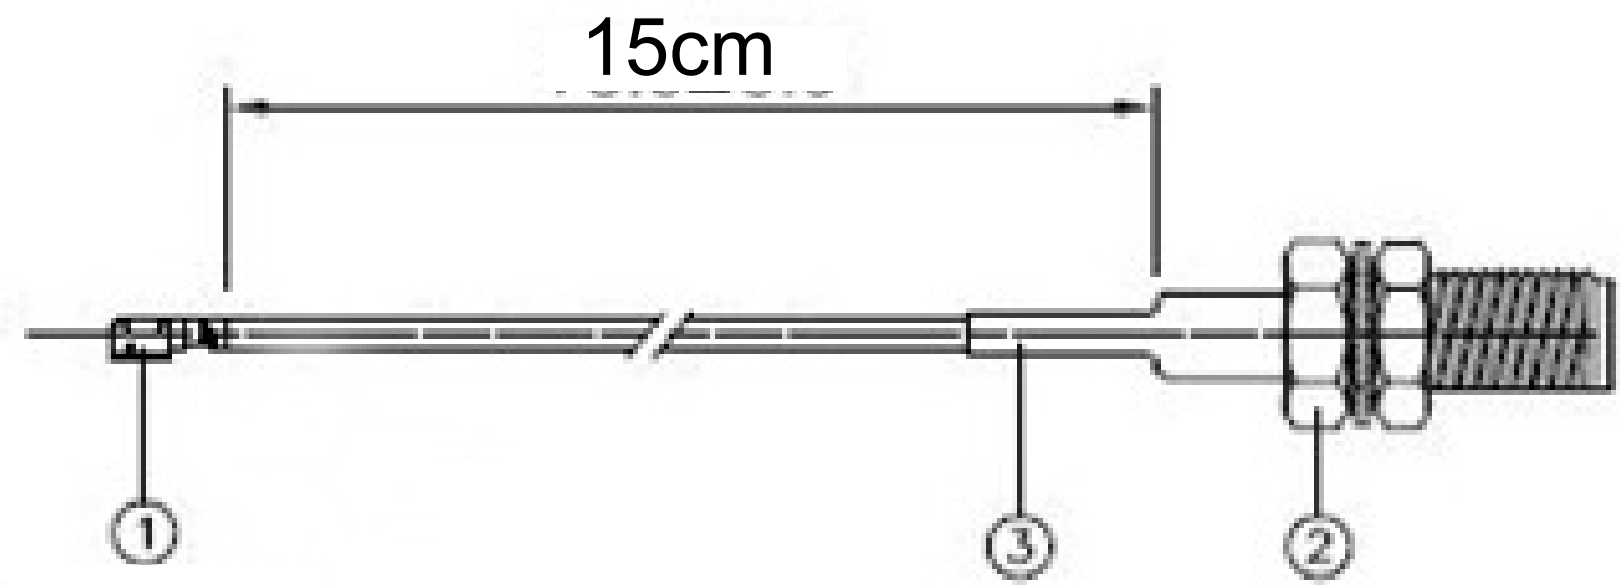

8 7 6 5 4 3 2 1

H
G
F
E
D
C
B
A

Notes

- 1. UFL Bulkhead Straight
 - 2. SMA (F) Bulkhead Straight
 - 3. Heatshrink
- VSWR (Max) : 1.5
 Cable RG178
 Freq Range : 45MHz - 6GHz
 Nominal Impedance: 50ohm
 RoHS compliant

NOT TO SCALE

All Dimensions in mm

DESCRIPTION				
Cable Assy ufl to SMA(F) Bulkhead cable				
Assy 15cm				
FILENAME	DRAWN BY	DATE	REVISED	PAGE
CBA-UFLSMA15-2.VSD	John Fairall		16/06/2017	1 of 1
REVISIONS				
ZONE	REV	DESCRIPTION	DATE	APPROVED
N/A	1	First Issue	1.5.15	
	2	PCN001	16/06/17	
	3			
	4			
	5			
	6			