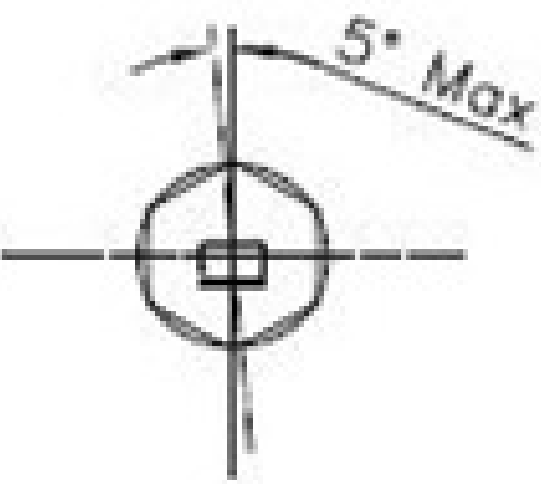

8 7 6 5 4 3 2 1

H
G
F
E
D
C
B
A

Notes

- 1. UFL Bulkhead Straight
 - 2. SMA (F) Bulkhead Straight
 - 3. Heatshrink
- VSWR (Max) : 1.5
 Cable RG178
 Freq Range : 45MHz - 6GHz
 Nominal Impedance: 50ohm
 RoHS compliant

NOT TO SCALE

All Dimensions in mm

DESCRIPTION				
Cable Assy ufl to SMA(F) Bulkhead cable				
Assy 15cm				
FILENAME	DRAWN BY	DATE	REVISED	PAGE
CBA-UFLSMA15-2.VSD	John Fairall		16/06/2017	1 of 1
REVISIONS				
ZONE	REV	DESCRIPTION	DATE	APPROVED
N/A	1	First Issue	1.5.15	
	2	PCN001	16/06/17	
	3			
	4			
	5			
	6			