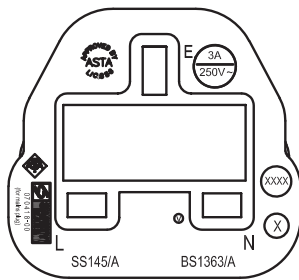

MODEL: AC-C7 UK | **DESCRIPTION:** AC CORD, UNITED KINGDOM

MECHANICAL DRAWING

units: mm

WIRING COLOR:

L: Brown

N: Blue

250±10

110±10