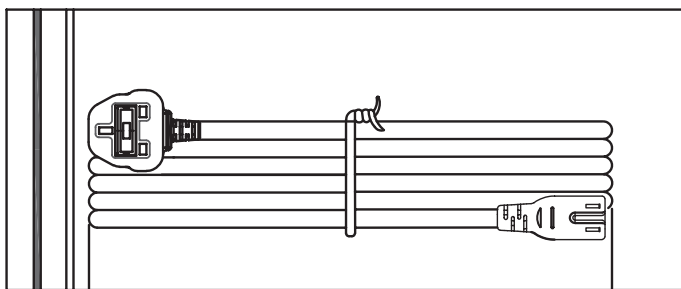

MODEL: AC-C7 UK | **DESCRIPTION:** AC CORD, UNITED KINGDOM

MECHANICAL DRAWING

units: mm

WIRING COLOR:

L: Brown

N: Blue

250±10

110±10