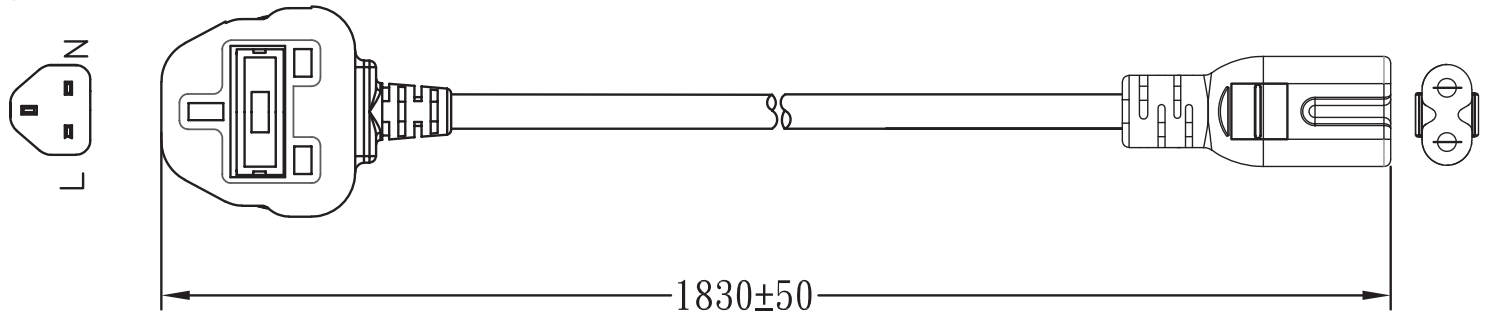

MODEL: AC-C7 UK | **DESCRIPTION:** AC CORD, UNITED KINGDOM

MECHANICAL DRAWING

units: mm

WIRING COLOR:

L: Brown

N: Blue

250±10

110±10