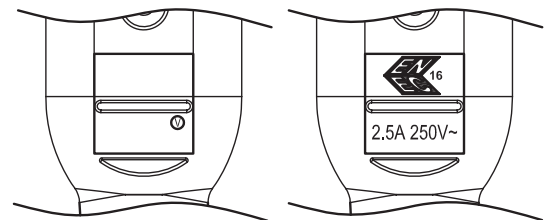

MODEL: AC-C7 UK | **DESCRIPTION:** AC CORD, UNITED KINGDOM

MECHANICAL DRAWING

units: mm

WIRING COLOR:

L: Brown

N: Blue

250±10

110±10