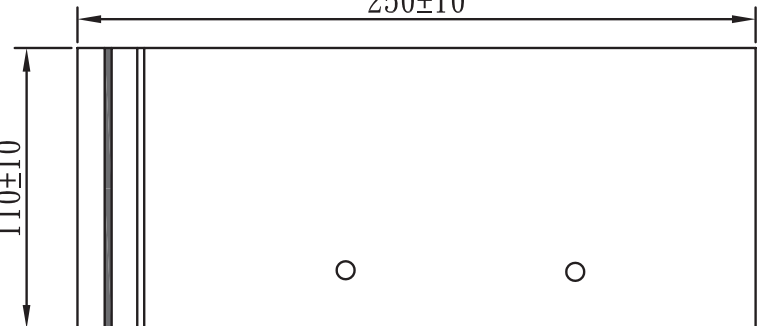

MODEL: AC-C7 UK | **DESCRIPTION:** AC CORD, UNITED KINGDOM

MECHANICAL DRAWING

units: mm

WIRING COLOR:

L: Brown

N: Blue

250±10

110±10